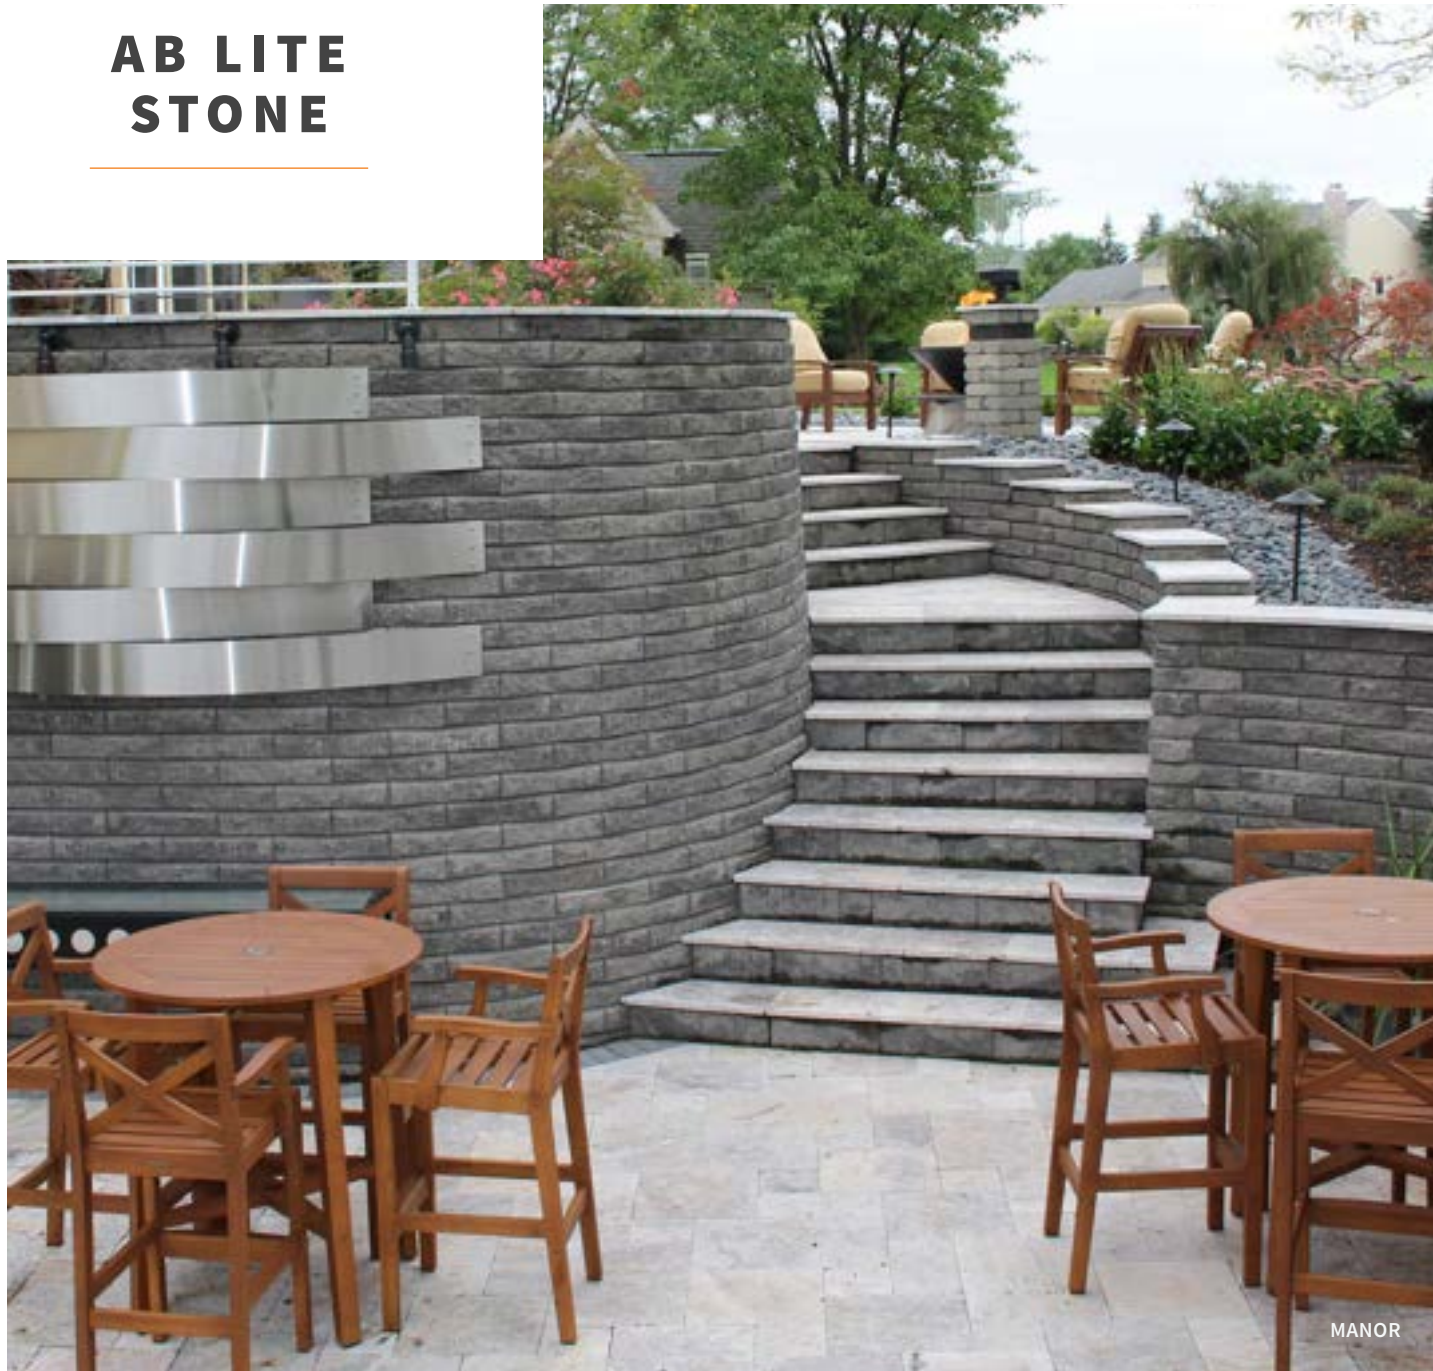

BORREGO

VERSANTE

NATURAL GRAY

TAN

For solid and blended color options, see page 107. Always verify color / texture with actual samples.

AB LITE STONE

MANOR

RETAINING