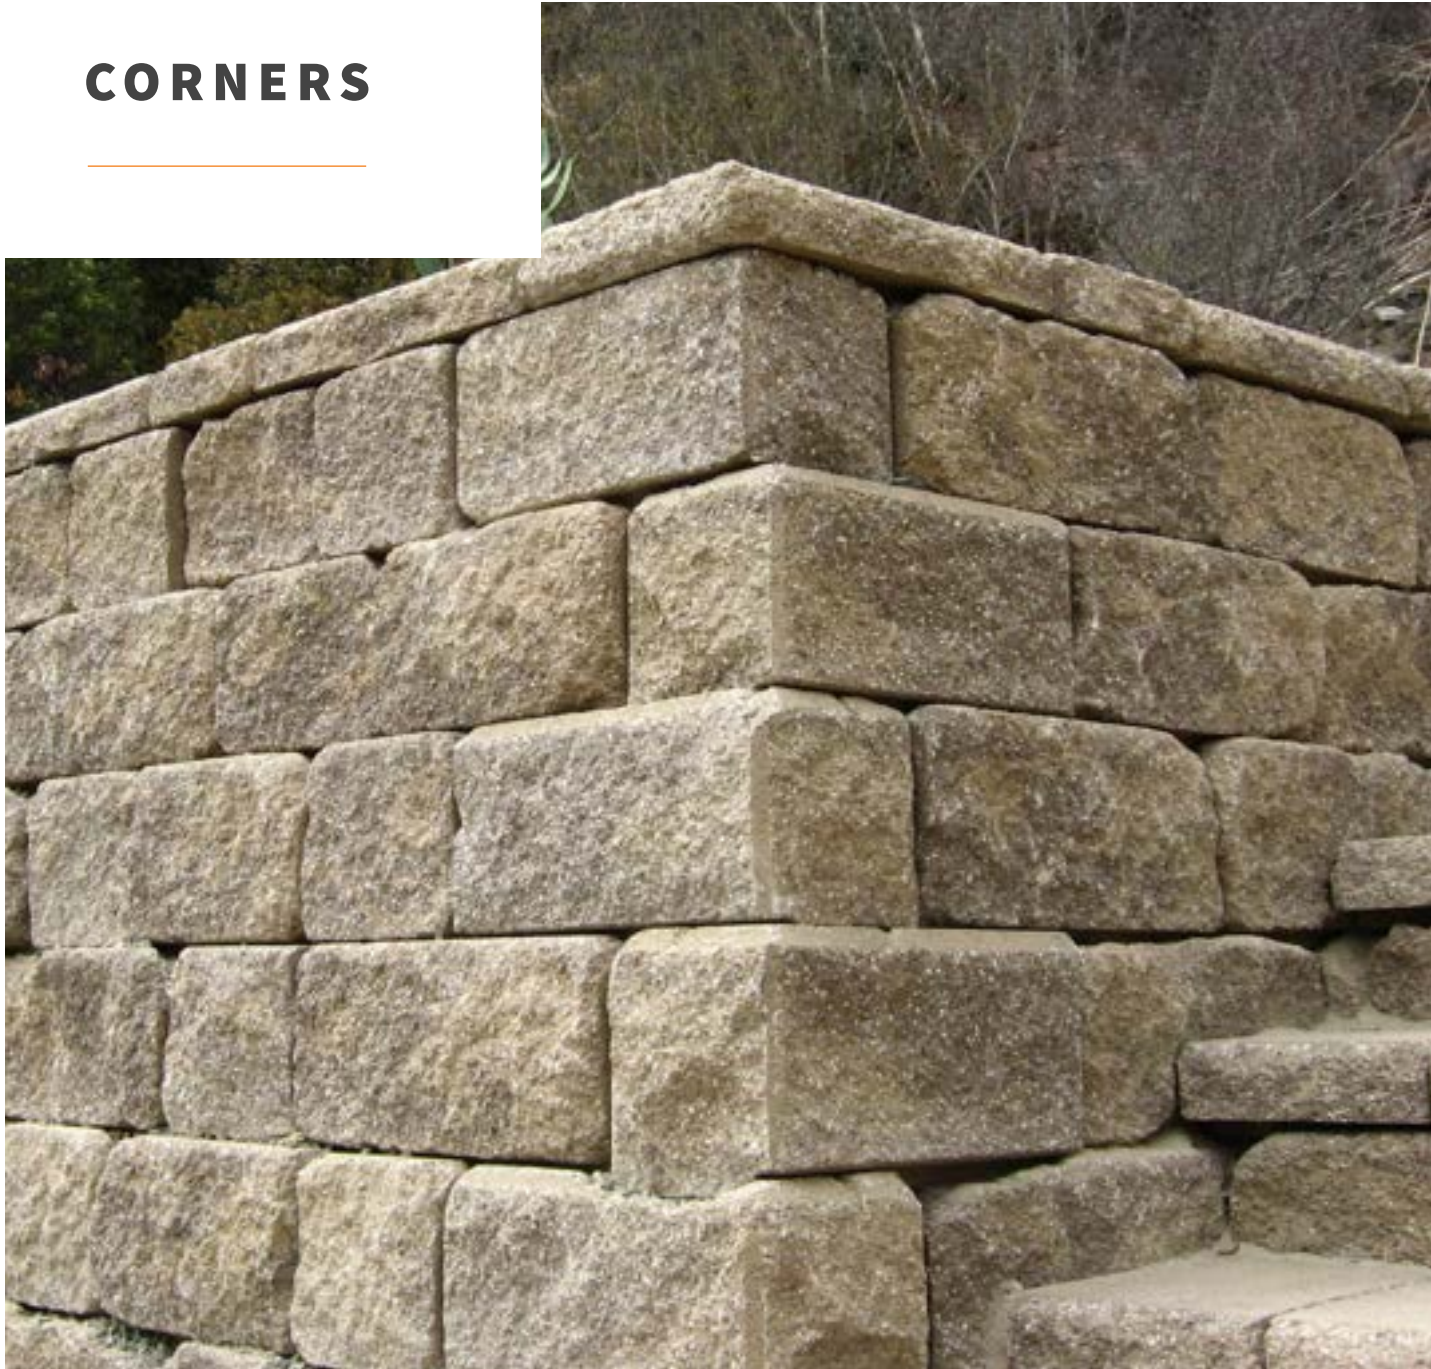

CORNERS

RETAINING

8x18x8

Nominal Size (in)

Standard
Colors

MANOR

TUSCANY

BORREGO

VERSANTE