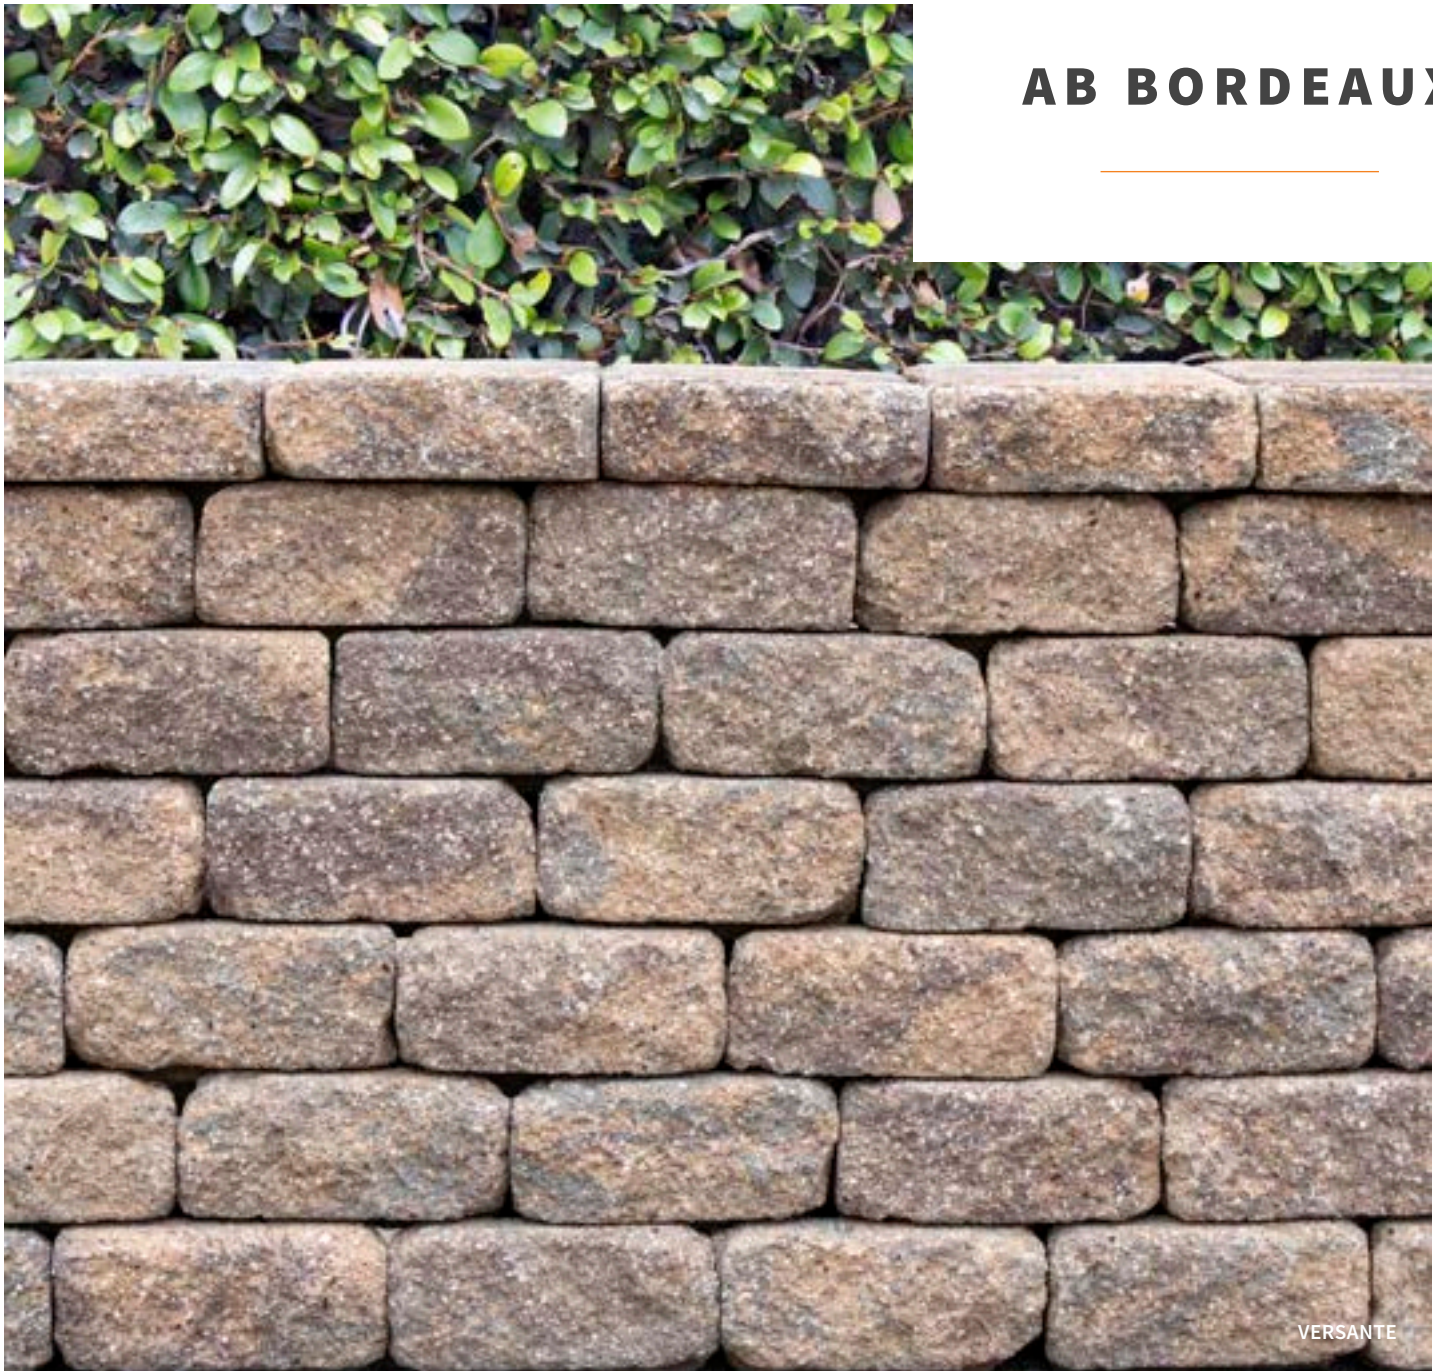

AB BORDEAUX

RETAINING

4x9

Nominal Size (in)

Standard
Colors

MANOR

TUSCANY

BORREGO

VERSANTE

For solid and blended color options, see page 107. Always verify color / texture with actual samples.