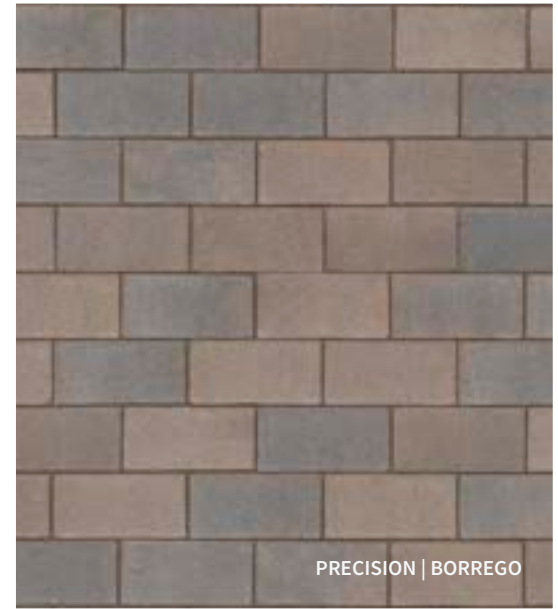

SPLIT FACE | TUSCANY • COLUMN | WHEAT

Precision