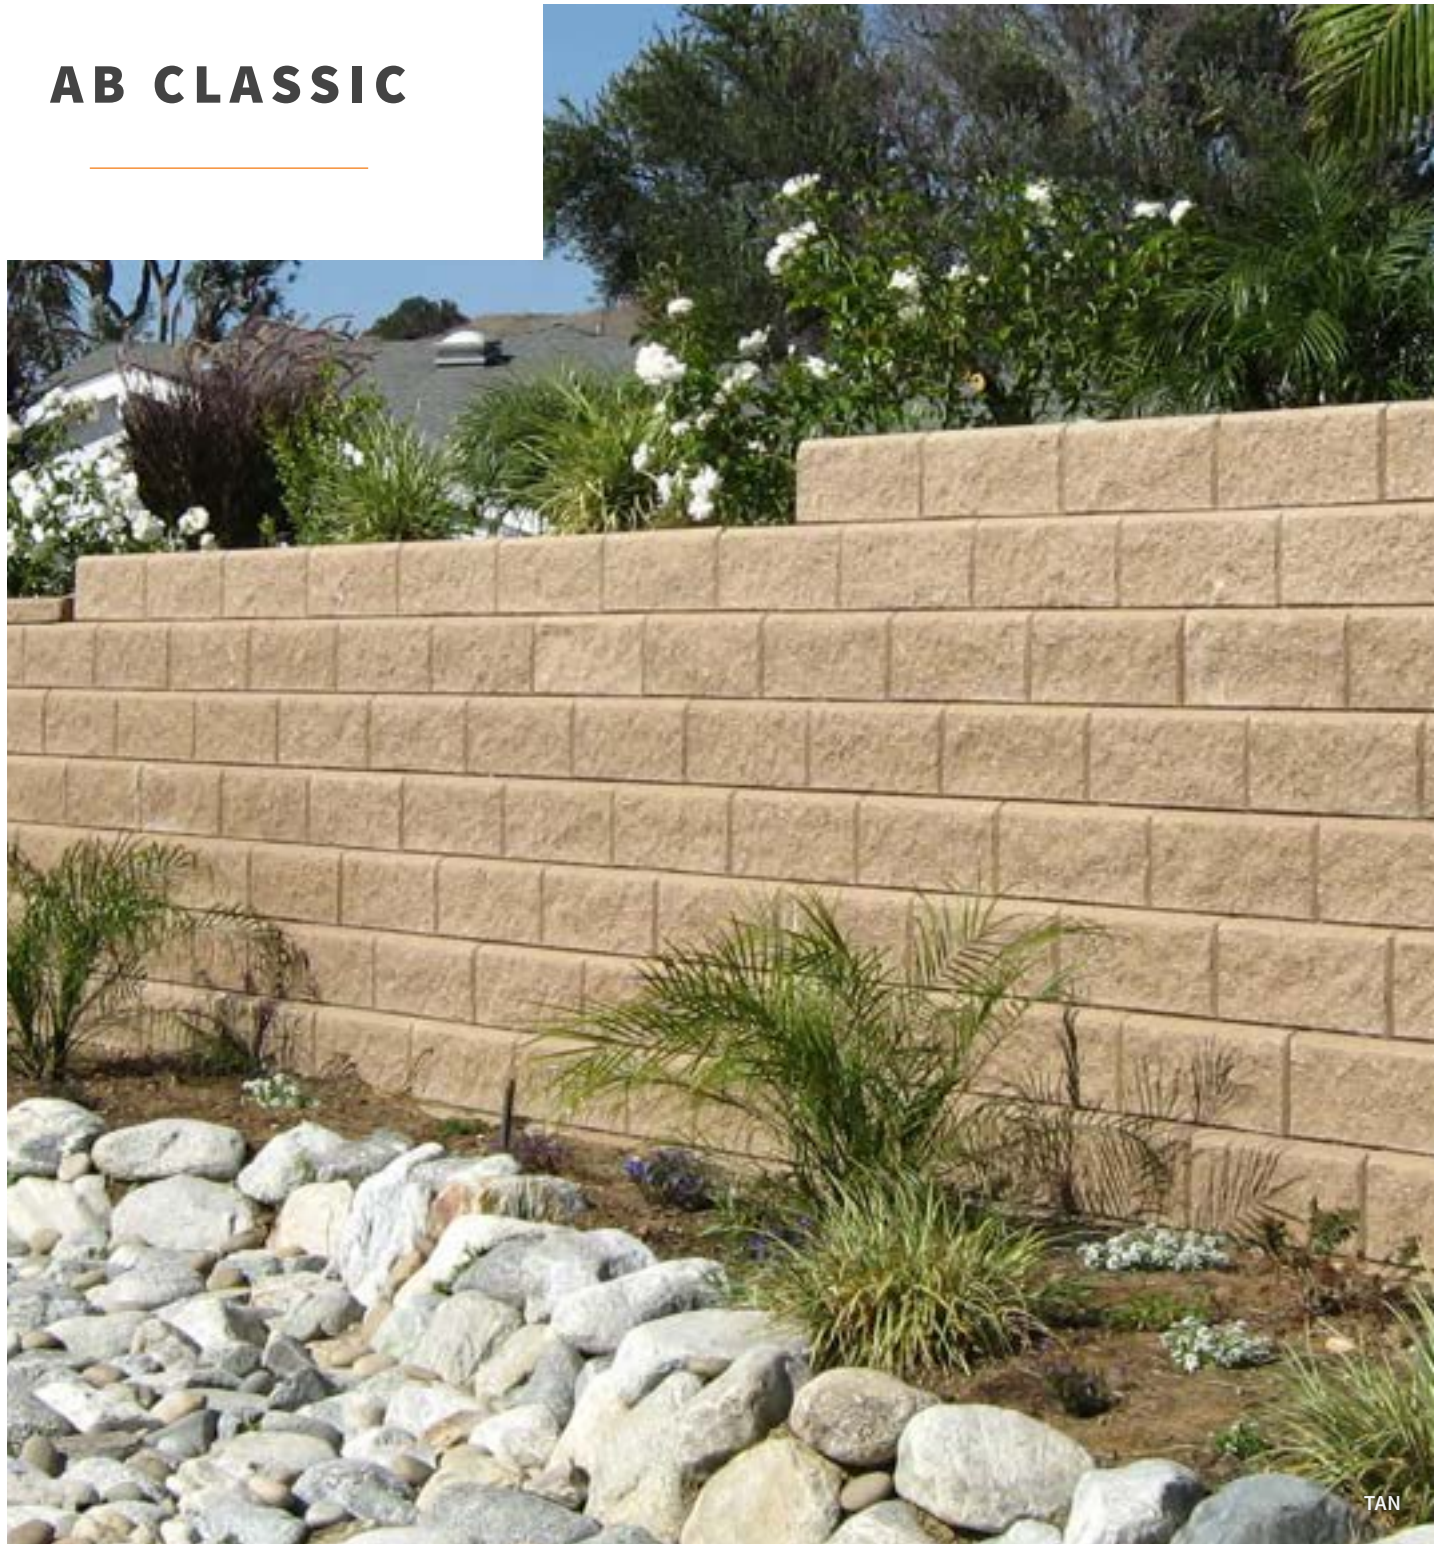

AB CLASSIC

TAN