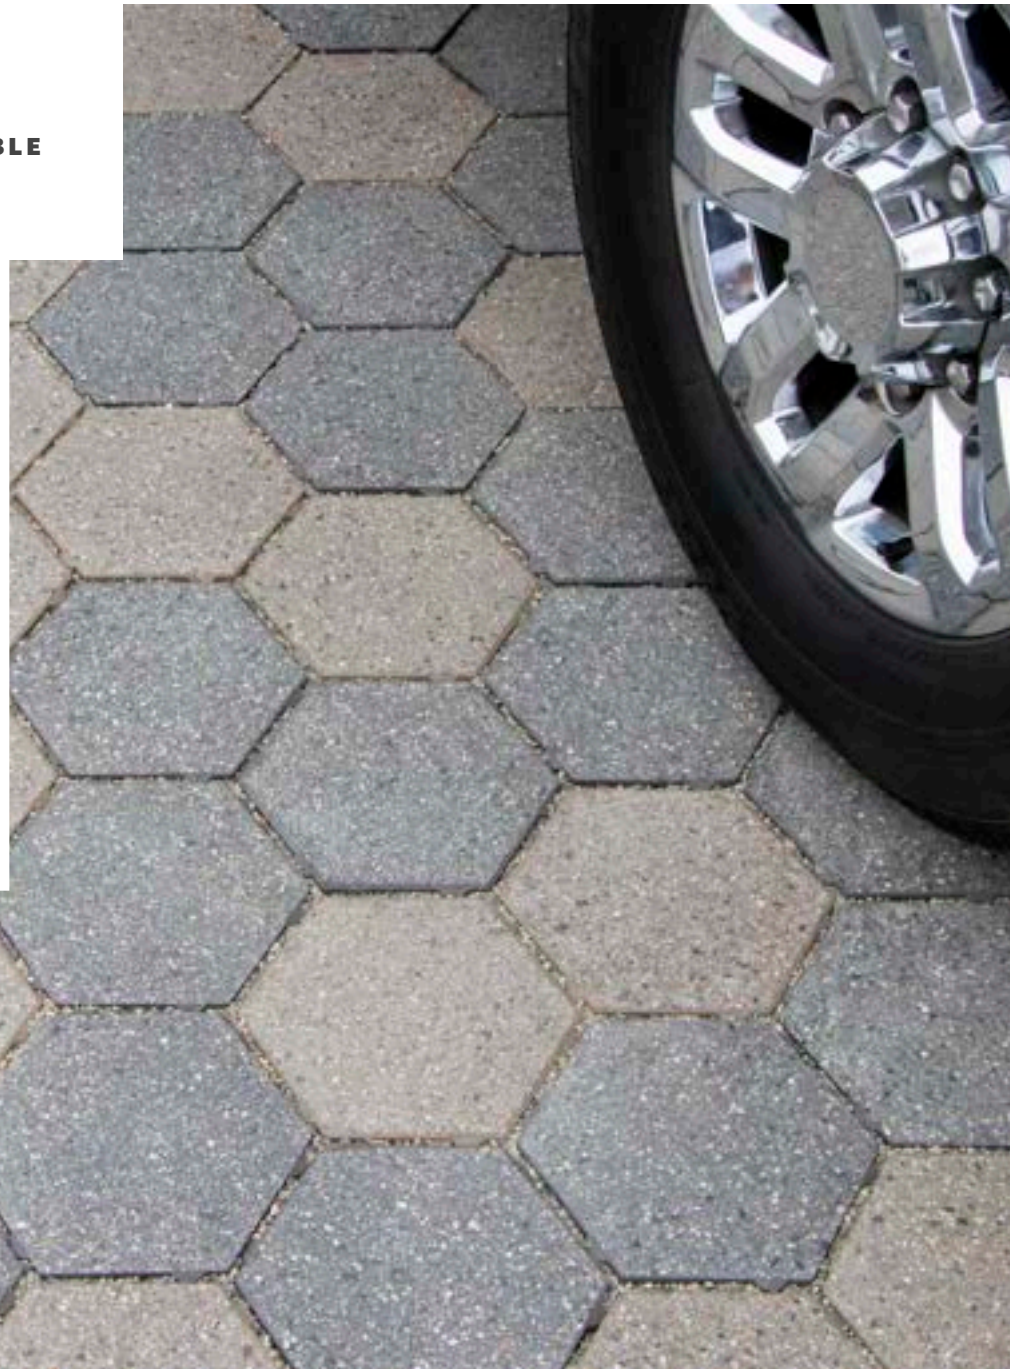

ECO HEX 9"

PERMEABLE & NON-PERMEABLE

THICKNESS - 80 MM

+ DRIVEWAYS + PATIOS + PATHWAYS + SIDEWALKS + COURTYARDS + POOL DECKS

Standard Colors
MANOR, TUSCANY

Approx. Size (in)