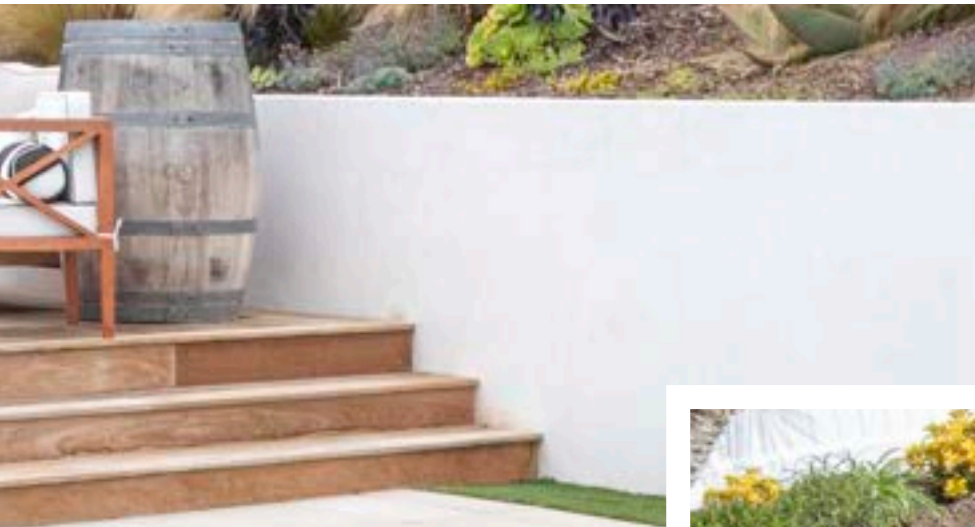

Standard
Colors

For solid and blended color options, see pages 67 – 69. Always verify color / texture with actual samples.