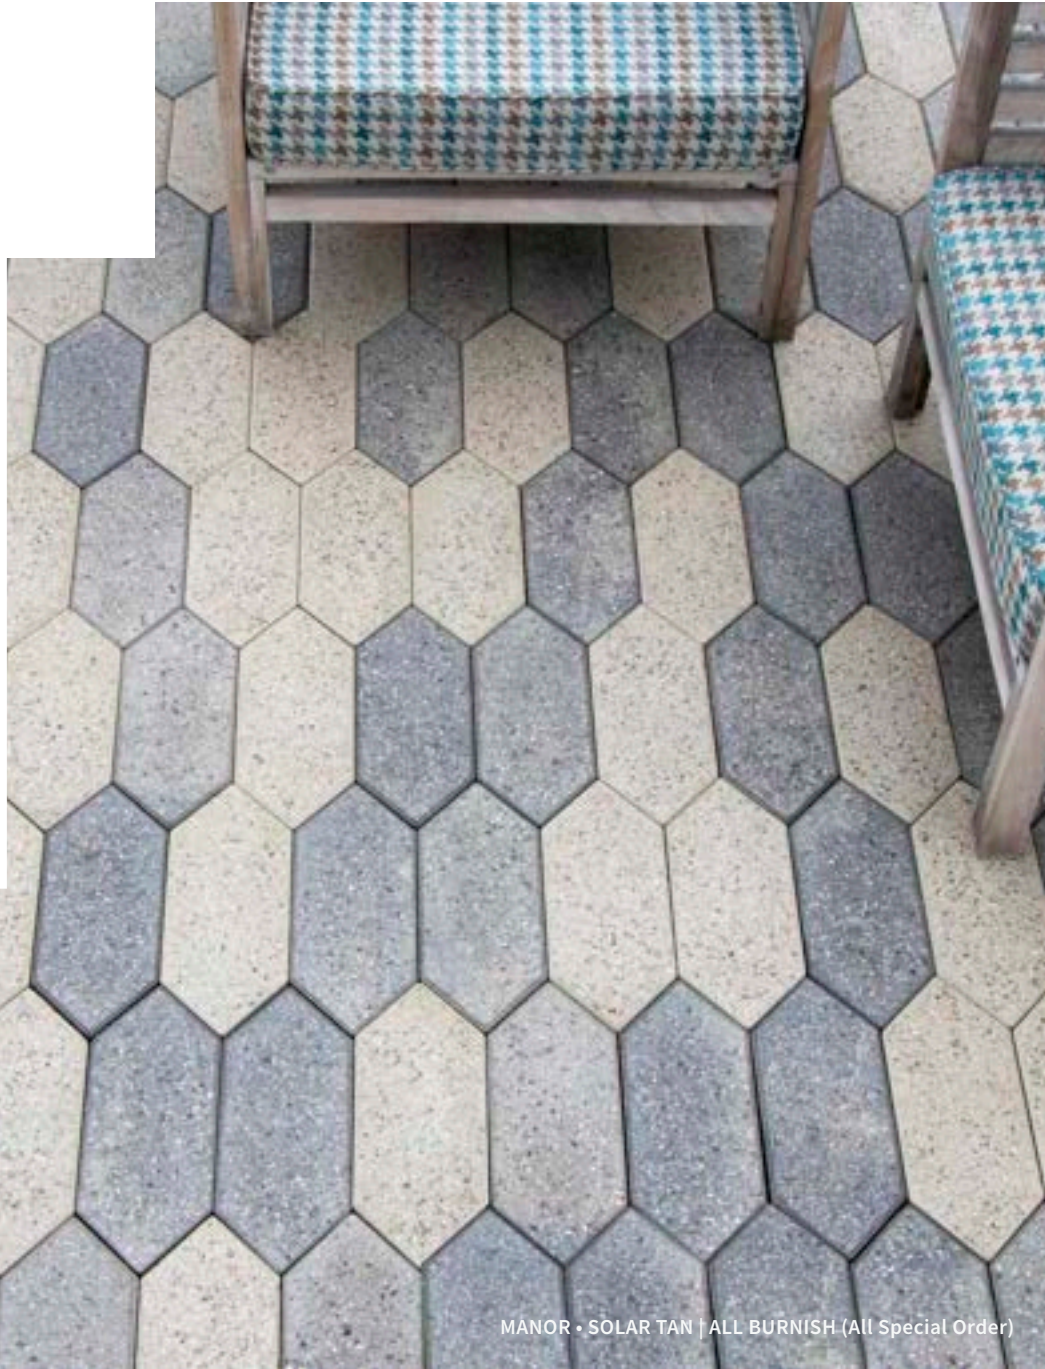

Standard
Colors

MANOR

TUSCANY

BORREGO

SOLAR GRAY

For solid and blended color options, see pages 67 – 69. Always verify color / texture with actual samples.

DIAMANTE

CHÂTEAU • WITH VILLA 4x4 (Special Order) & 8x8