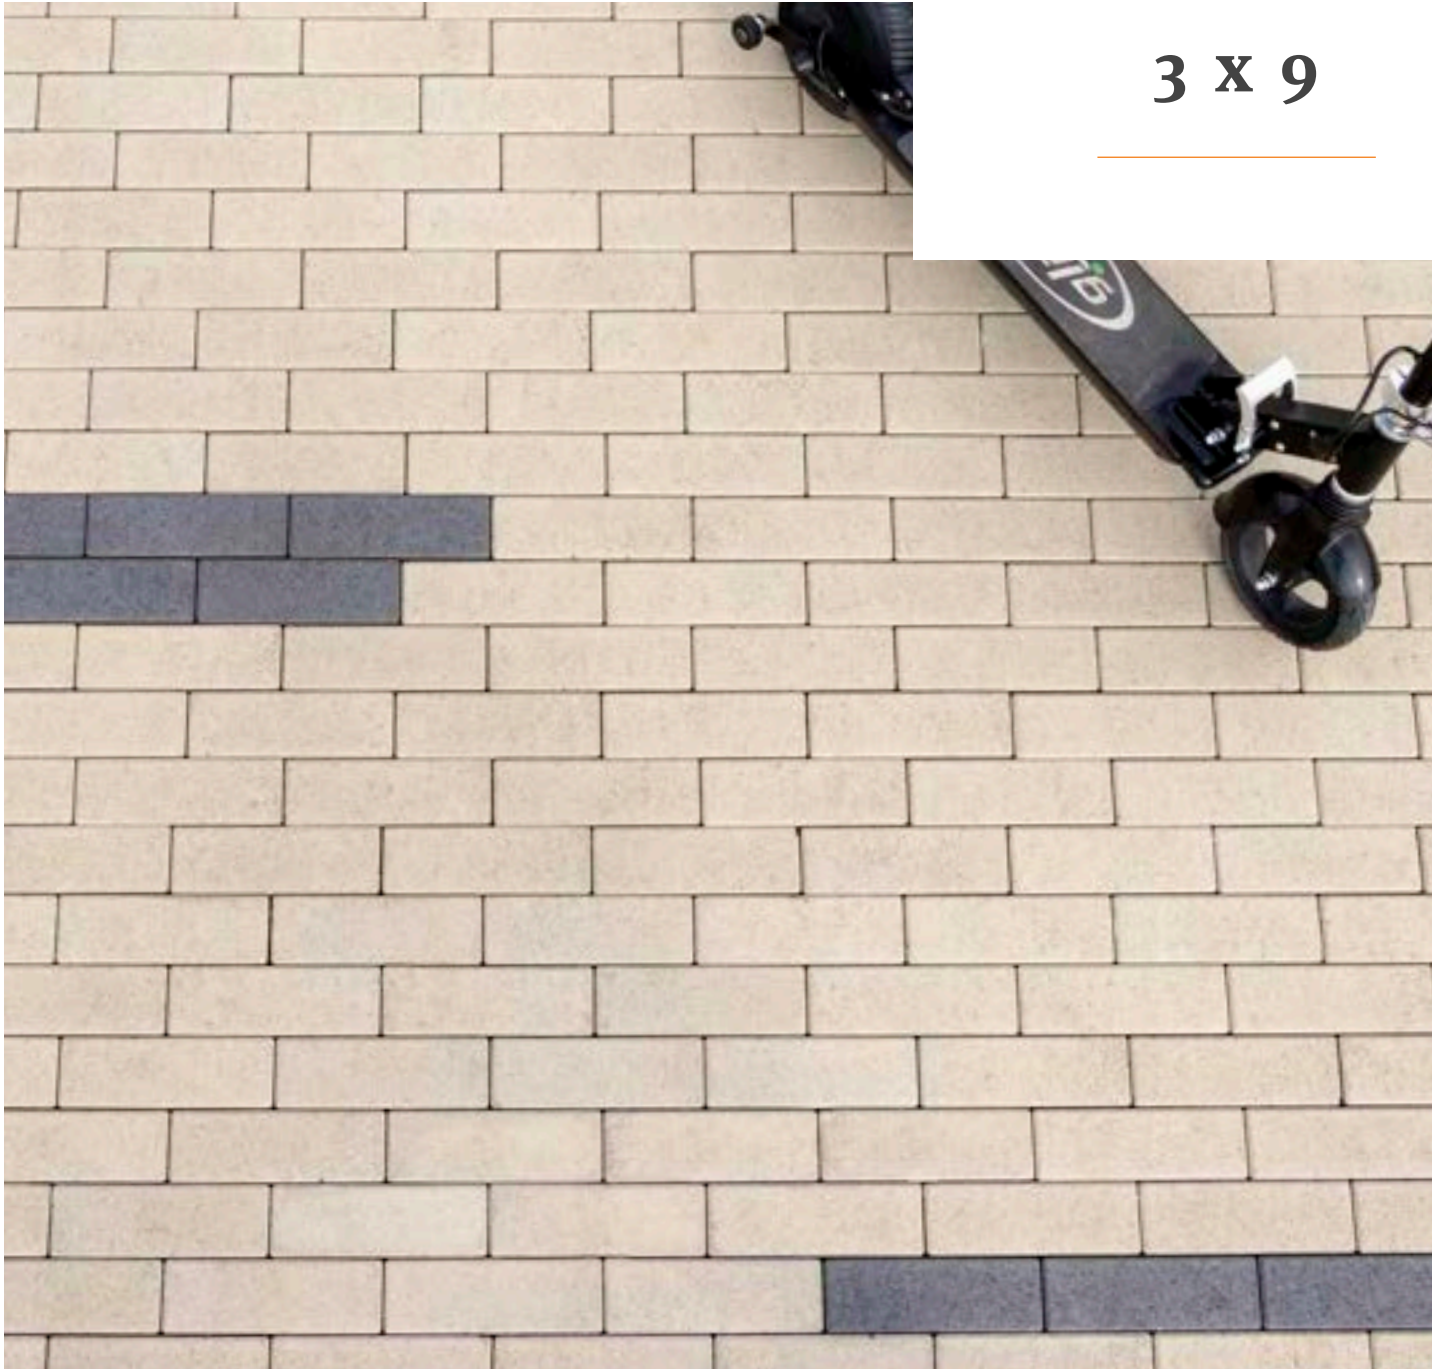

MANOR • SOLAR TAN | ALL BURNISH (All Special Order)

THICKNESS - 60 MM

+ DRIVEWAYS + PATIOS + PATHWAYS + COURTYARDS + POOL DECKS

Approx. Size (in)

Standard
Colors

ORCOTTA

CHÂTEAU

TUSCANY