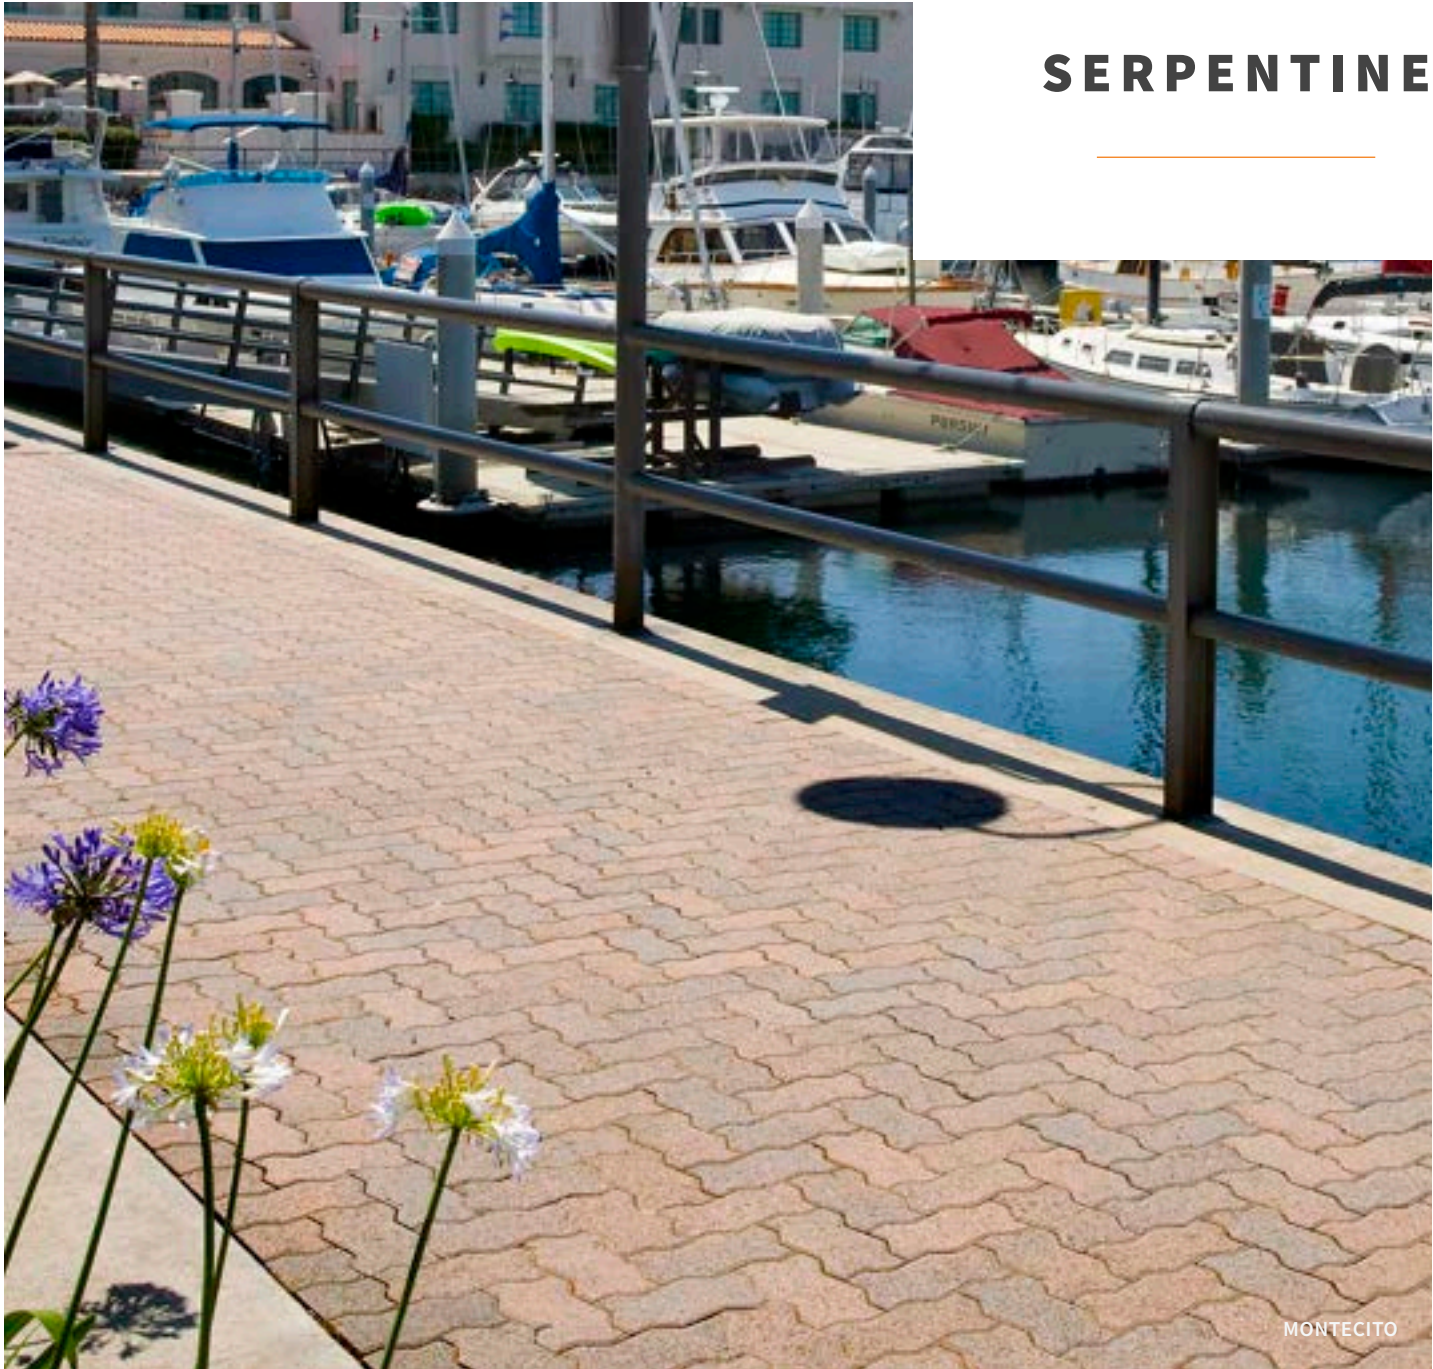

SERPENTINE

THICKNESS - 60 MM
+ DRIVEWAYS + PATIOS + PATHWAYS + SIDEWALKS + COURTYARDS + POOL DECKS

5x9

Special
Order

Approx. Size (in)

For solid and blended color options, see pages 67 - 69. Always verify color / texture with actual samples.