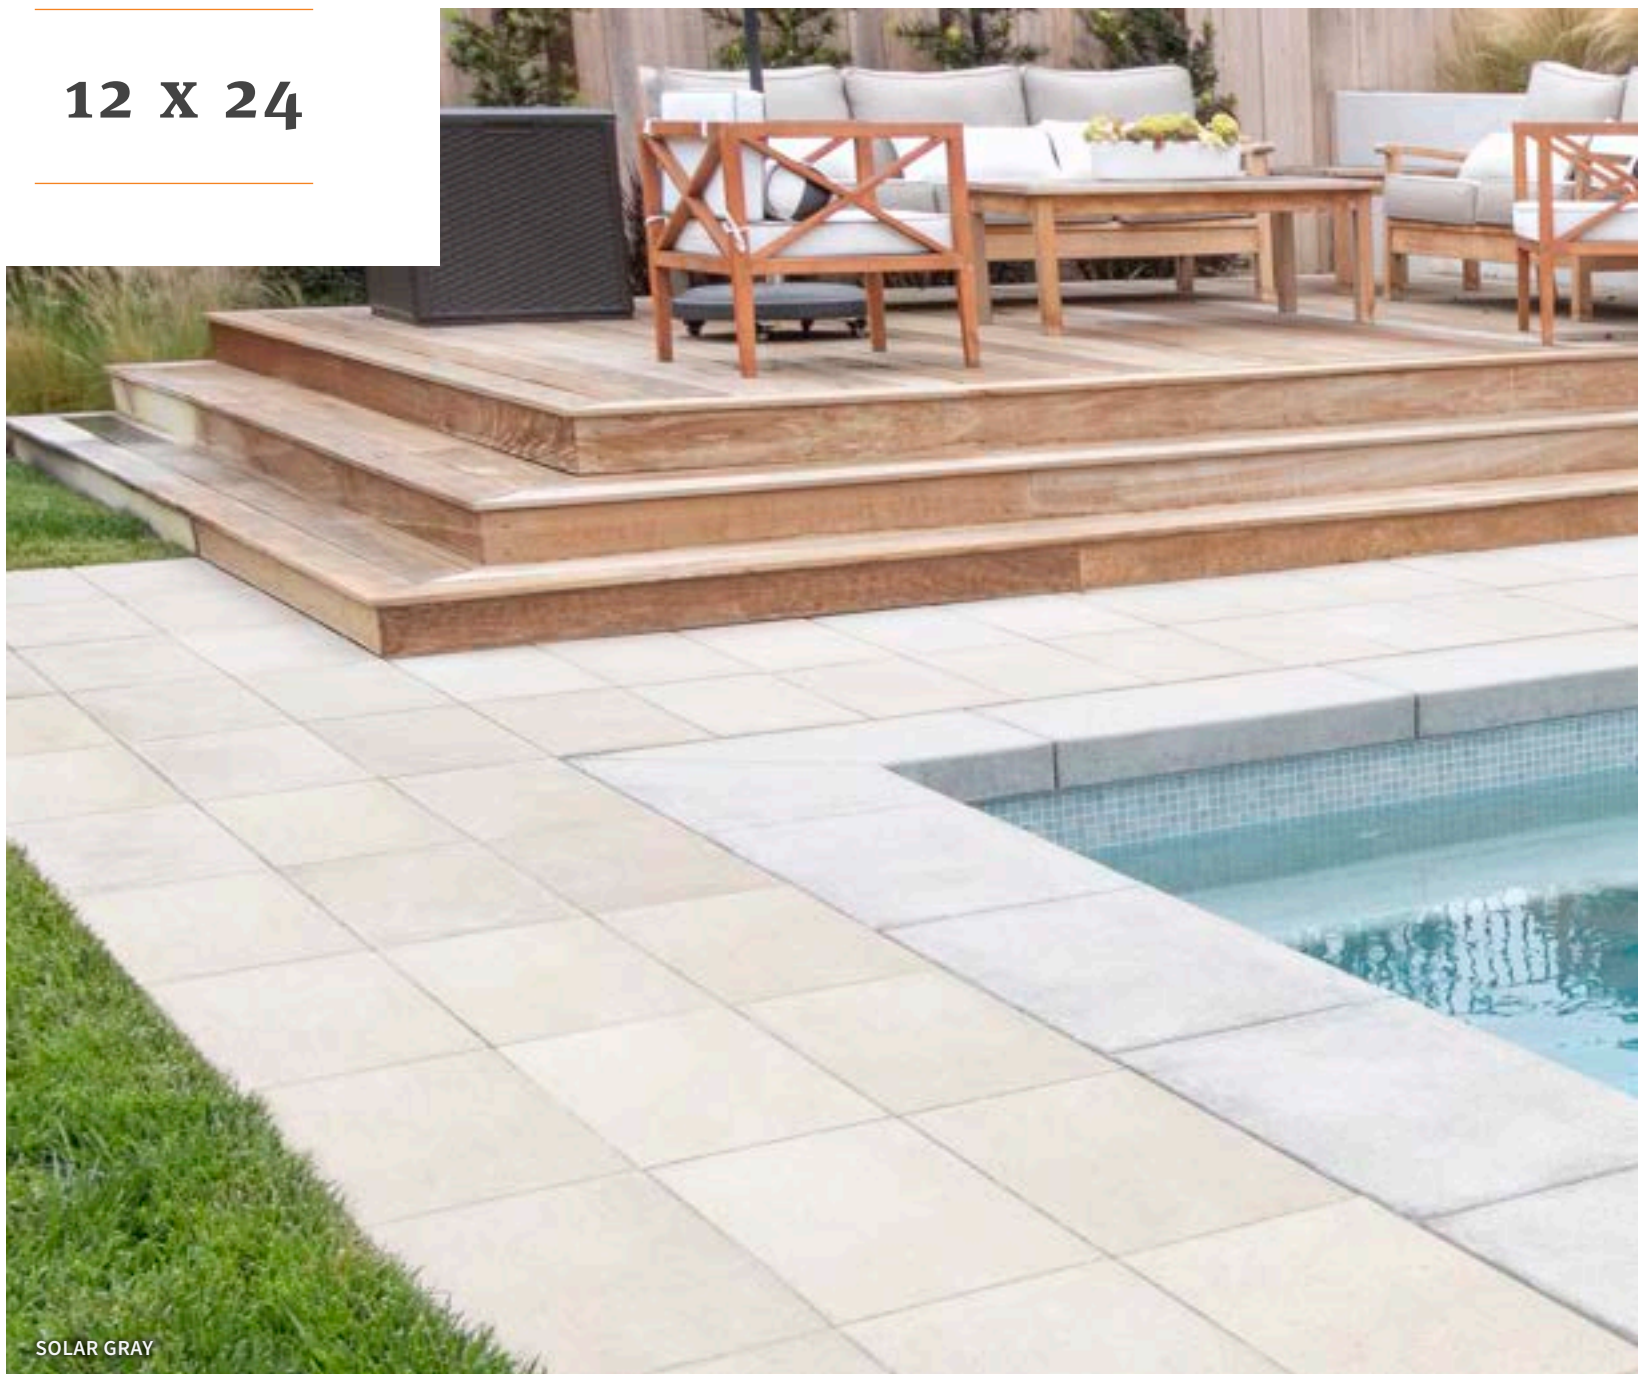

12 X 24

SOLAR GRAY

THICKNESS - 60 MM
+ PATIOS + PATHWAYS + SIDEWALKS + COURTYARDS + POOL DECKS

12x24

Approx. Size (in)