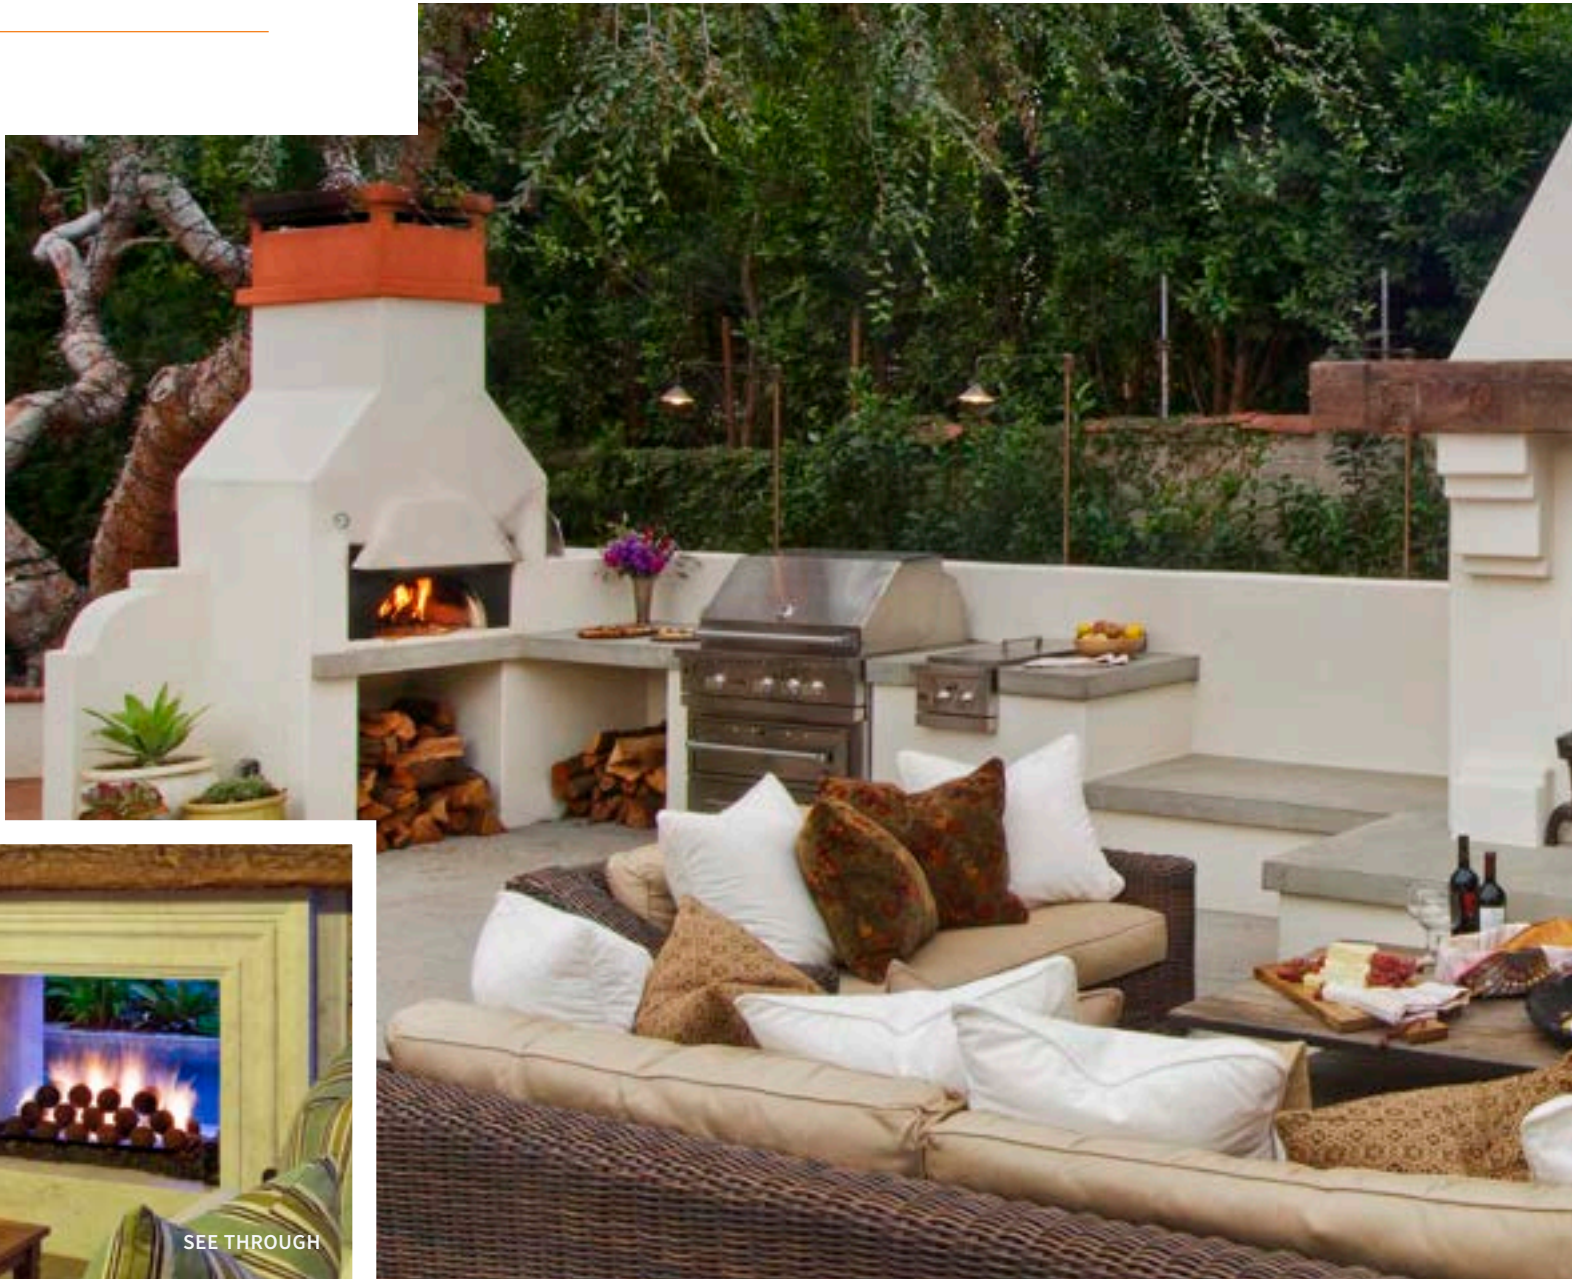

OUTDOOR

VENT FREE

STANDARD OPENING SIZES RANGE FROM 33" - 72". VISIT ORCO.COM TO DISCOVER ALL OPTIONS.

SEE-THROUGH

LINEAR

ARCHED

PIZZA OVEN

TRADITIONAL