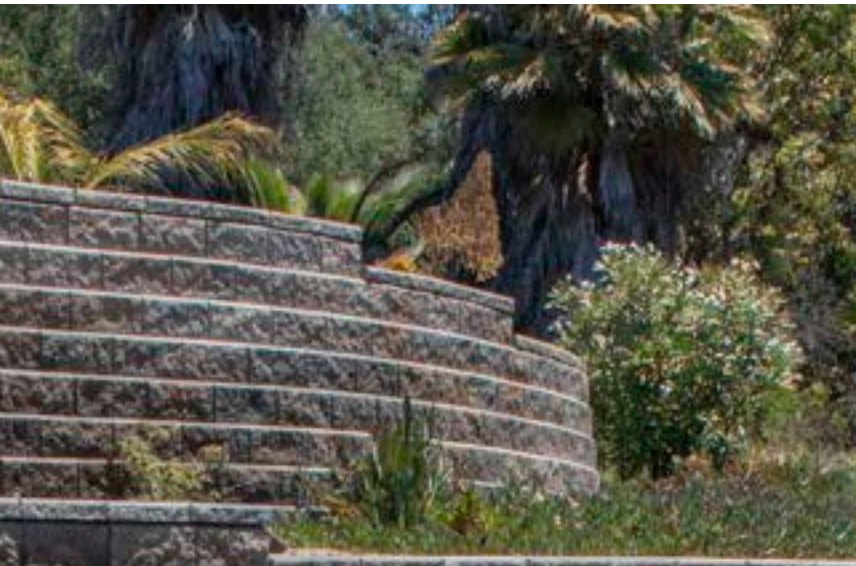

TUSCANY

BORREGO

VERSANTE

For solid and blended color options, see page 107. Always verify color / texture with actual samples.

AB CLASSIC

RETAINING

8x18

Nominal Size (in)