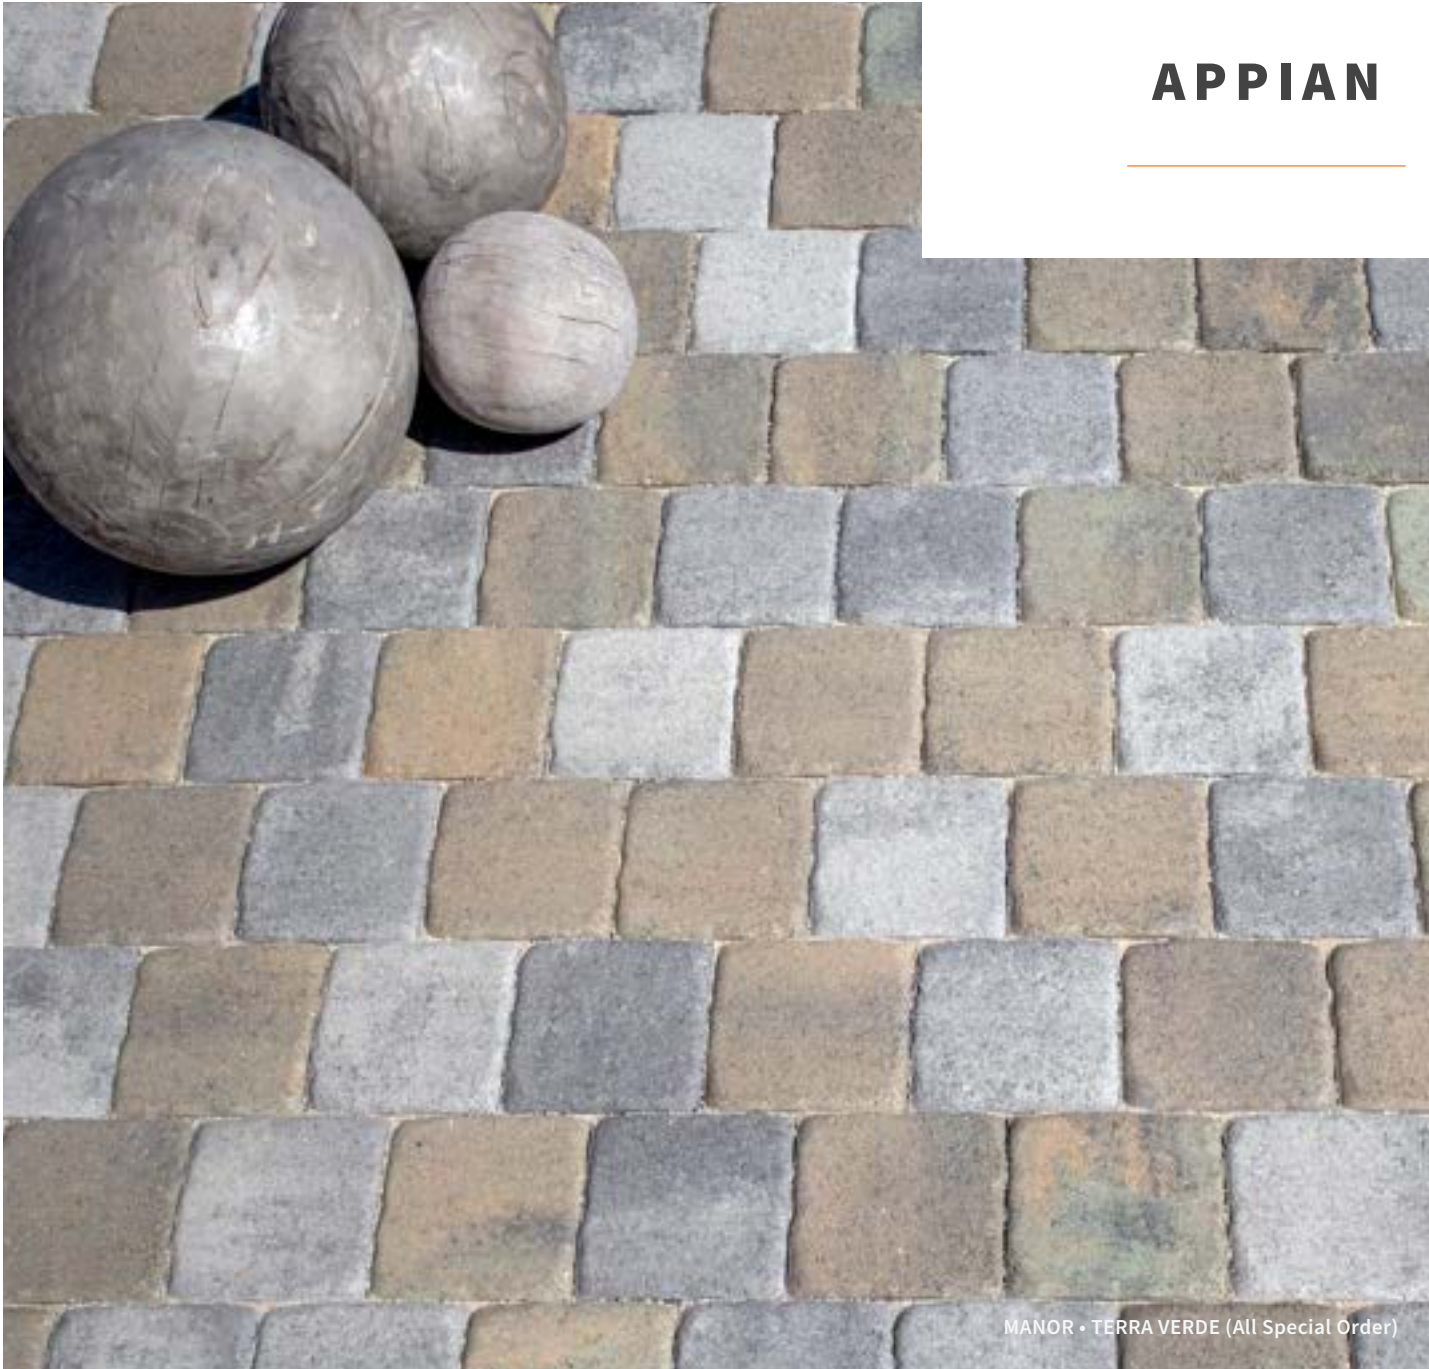

APPIAN

MANOR • TERRA VERDE (All Special Order)

THICKNESS - 70 MM | AVAILABLE IN TWO DISTINCT SIZES

+ DRIVEWAYS + PATIOS + PATHWAYS + SIDEWALKS + COURTYARDS + POOL DECKS + STEPS / STAIRWAYS

6x9

6x6

Special
Order

Approx. Sizes (in)

For solid and blended color options, see pages 67 – 69. Always verify color / texture with actual samples.