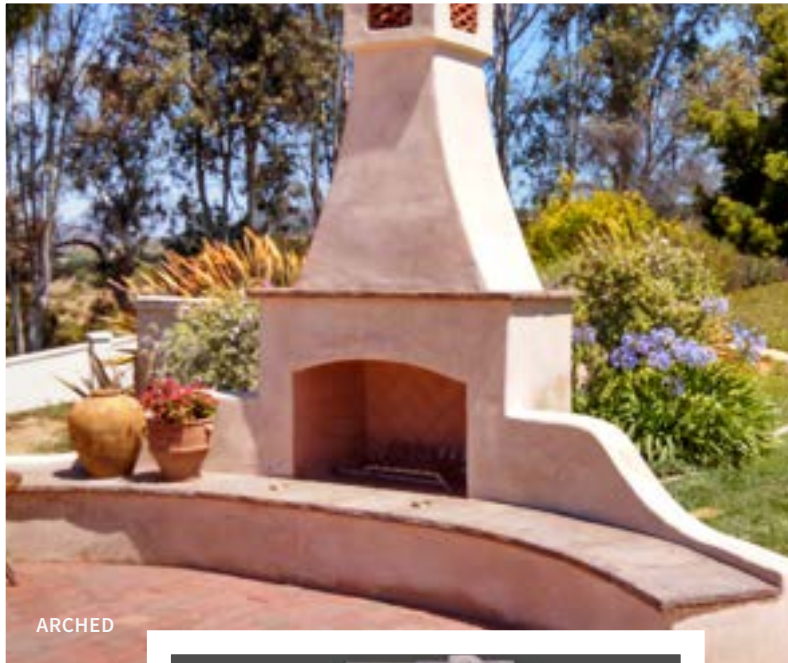

OUTDOOR

VENT FREE

STANDARD OPENING SIZES RANGE FROM 33" - 72". VISIT ORCO.COM TO DISCOVER ALL OPTIONS.

SEE-THROUGH

LINEAR

ARCHED

PIZZA OVEN

TRADITIONAL