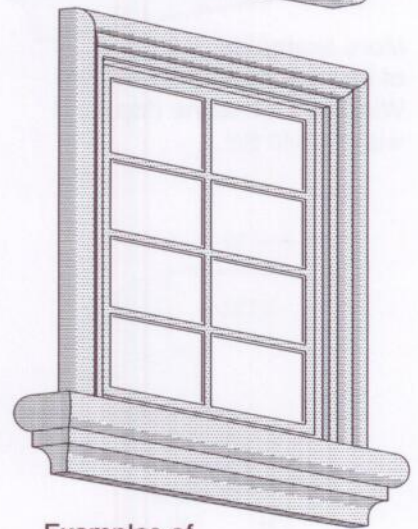

RT301 1 1/2 x 4  
RT302 1 1/2 x 6  
RT303 1 1/2 x 8  
RT305 2 x 4  
RT306 2 x 6  
RT307 2 x 8

RT310 1 1/2 x 4  
RT311 1 1/2 x 6  
RT312 1 1/2 x 8  
RT315 2 x 4  
RT316 2 x 6  
RT317 2 x 8

Best Buy!  
QuickShip

Square Edge Style

Best Buy!  
QuickShip

Bullnose Style

Note: ALL sizes of the rectangular profiles SHOWN ABOVE are available as part of our *Best Buy! / QuickShip* program!

Our specialty is dressing up your building, and there is no better way than **Redicoat™** Window Trim and Sill. Each **Redicoat™** Trim and Sill is offered in multiple sizes to accommodate most any window. Trim moldings and Sills can easily be mixed to your liking. And each **Redicoat™** Trim and Sill is made of high-density foam for exceptional durability. Easy to install, miter-cut window surrounds can be achieved by using simple tools such as miter-boxes or chopsaws.