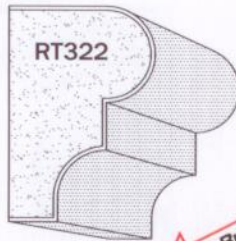

RT322

	H	W
Small	3	2
Medium	6	4
Large	7	4 1/2

Best Buy!
QuickShip