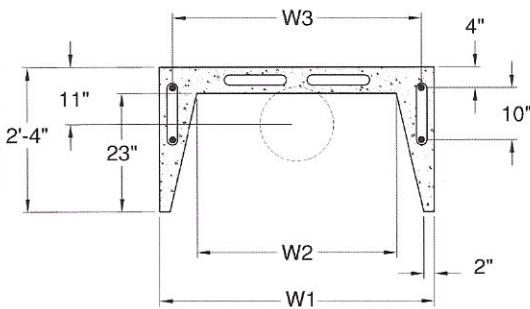

Create Warmth and Beauty in a Single Day with Burntech Outdoor Fireplace Kits

Arched Lintel

Linear

Traditional

Providing fireplace solutions for today's building industry

Outdoor Fireplace Series

Minimum Framing Dimensions:

	33"	39"	44"	49"	63"	ST43"
Height	57"	64"	64"	64"	74"	66"
Width	41"	47"	52"	57"	71"	57"
Depth	30"	30"	30"	30"	30"	28"

See-Through

3" HEARTH BOTTOM

MODEL	OFS33	OFS39	OFS44	OFS49	OFS63
W1	37"	43"	48"	53"	67"
W2	33"	39"	44"	49"	63"
W3	32"	38-1/2"	43-1/2"	48"	62-3/4"
H1	54-1/2"	62-5/8"	62-5/8"	62-5/8"	73"
H2	24-3/8"	32-1/2"	32-1/2"	32-1/2"	32-7/8"