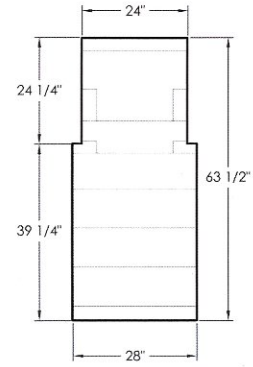

	33"	39"	44"	49"	63"	ST43"
Height	57"	64"	64"	64"	74"	66"
Width	41"	47"	52"	57"	71"	57"
Depth	30"	30"	30"	30"	30"	28"

See-Through

3" HEARTH BOTTOM

MODEL	OFS33	OFS39	OFS44	OFS49	OFS63
W1	37"	43"	48"	53"	67"
W2	33"	39"	44"	49"	63"
W3	32"	38-1/2"	43-1/2"	48"	62-3/4"
H1	54-1/2"	62-5/8"	62-5/8"	62-5/8"	73"
H2	24-3/8"	32-1/2"	32-1/2"	32-1/2"	32-7/8"