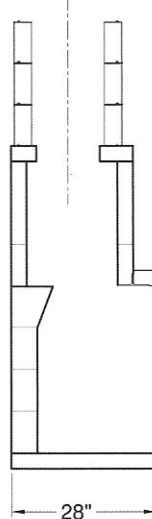

Create Warmth and Beauty in a Single Day with Burntech Outdoor Fireplace Kits

Arched Lintel

Linear

Traditional

Providing fireplace solutions for today's building industry

Outdoor Fireplace Series

Minimum Framing Dimensions:

	33"	39"	44"	49"	63"	ST43"
Height	57"	64"	64"	64"	74"	66"
Width	41"	47"	52"	57"	71"	57"
Depth	30"	30"	30"	30"	30"	28"

See-Through

3" HEARTH BOTTOM

MODEL	OFS33	OFS39	OFS44	OFS49	OFS63
W1	37"	43"	48"	53"	67"
W2	33"	39"	44"	49"	63"
W3	32"	38-1/2"	43-1/2"	48"	62-3/4"
H1	54-1/2"	62-5/8"	62-5/8"	62-5/8"	73"
H2	24-3/8"	32-1/2"	32-1/2"	32-1/2"	32-7/8"