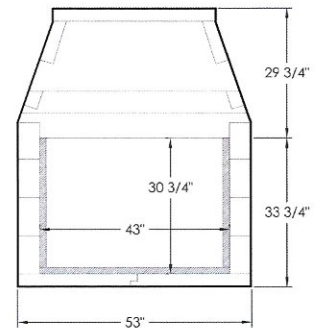

	33"	39"	44"	49"	63"	ST43"
Height	57"	64"	64"	64"	74"	66"
Width	41"	47"	52"	57"	71"	57"
Depth	30"	30"	30"	30"	30"	28"

See-Through

3" HEARTH BOTTOM

MODEL	OFS33	OFS39	OFS44	OFS49	OFS63
W1	37"	43"	48"	53"	67"
W2	33"	39"	44"	49"	63"
W3	32"	38-1/2"	43-1/2"	48"	62-3/4"
H1	54-1/2"	62-5/8"	62-5/8"	62-5/8"	73"
H2	24-3/8"	32-1/2"	32-1/2"	32-1/2"	32-7/8"