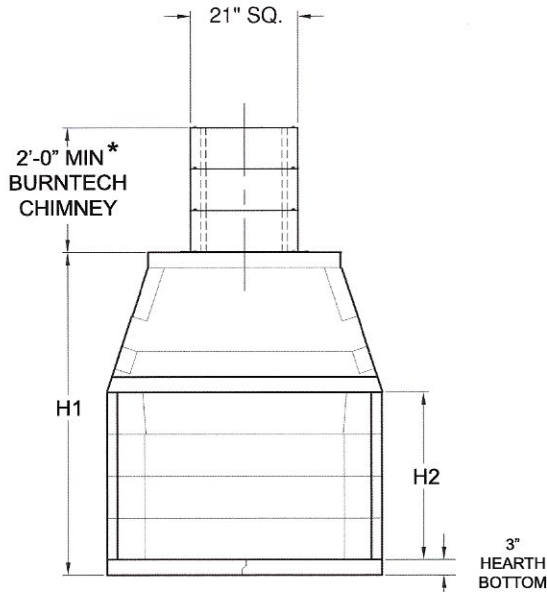

Create Warmth and Beauty in a Single Day with Burntech Outdoor Fireplace Kits

Arched Lintel

Linear

Traditional

Providing fireplace solutions for today's building industry

Outdoor Fireplace Series

Minimum Framing Dimensions:

	33"	39"	44"	49"	63"	ST43"
Height	57"	64"	64"	64"	74"	66"
Width	41"	47"	52"	57"	71"	57"
Depth	30"	30"	30"	30"	30"	28"

See-Through

3" HEARTH BOTTOM

MODEL	OFS33	OFS39	OFS44	OFS49	OFS63
W1	37"	43"	48"	53"	67"
W2	33"	39"	44"	49"	63"
W3	32"	38-1/2"	43-1/2"	48"	62-3/4"
H1	54-1/2"	62-5/8"	62-5/8"	62-5/8"	73"
H2	24-3/8"	32-1/2"	32-1/2"	32-1/2"	32-7/8"