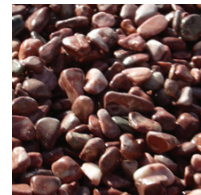

# Bean Pebble Collection

**WHITE**

**BLACK**

**JADE**

**DARK RED**

**SEA GREEN**

**WOOD**

**SIZES AVAILABLE**

# Mexican Beach Pebbles

**BLACK**

**SIZES AVAILABLE**  
Mexican Beach Pebbles come in  
1/2 - 1" • 1 - 2" • 2 - 3" • 3 - 5"  
**Other Colors Available Upon Request**