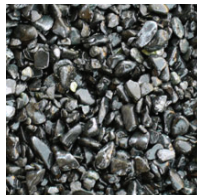

# Nara Collection (unpolished)

**SNOW  
WHITE**

**IVORY**

**BLACK  
LAVA**

**SEA  
GREEN**

**SMALL 1/2" - 1"**

**MEDIUM 1" - 2"**

**LARGE 2" - 3"**

# Bean Pebble Collection

**WHITE**

**BLACK**

**JADE**

**DARK RED**

**SEA GREEN**

**WOOD**

**SIZES AVAILABLE**