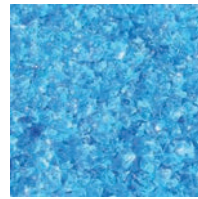

Terrazzo Glass

Terrazzo flooring has a long and rich history that dates back over 1500 years. Created centuries ago by utilizing the waste chips from slab marble processing, terrazzo flooring continues to provide the ultimate in durability and low maintenance, typically lasting the life of the building. Recycled glass chips are a modern addition to this ancient flooring method and can be used in epoxy terrazzo or sand cushion cement terrazzo to create vibrant patterns and flooring designs.

Colors Available

TURQUOISE

Sizes Available