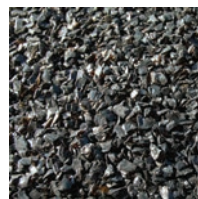

# Terrazzo Glass

Terrazzo flooring has a long and rich history that dates back over 1500 years. Created centuries ago by utilizing the waste chips from slab marble processing, terrazzo flooring continues to provide the ultimate in durability and low maintenance, typically lasting the life of the building. Recycled glass chips are a modern addition to this ancient flooring method and can be used in epoxy terrazzo or sand cushion cement terrazzo to create vibrant patterns and flooring designs.

## Colors Available

**AQUA**

**LIGHT BLUE**

**TURQUOISE**

**ICE CLEAR**

**DARK BLUE**

**LIGHT GREEN**

**GREY**

**CHESTNUT**

**BLACK**

**PURPLE**

**AMBER**