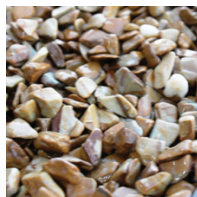

# Bean Pebble Collection

**WHITE**

**BLACK**

**JADE**

**DARK RED**

**SEA GREEN**

**WOOD**

**SIZES AVAILABLE**

Bean Pebble collection only  
available in 1/5"

# Mexican Beach Pebbles

**BLACK**

**SIZES AVAILABLE**  
Mexican Beach Pebbles come in  
1/2 - 1" • 1 - 2" • 2 - 3" • 3 - 5"  
**Other Colors Available Upon Request**