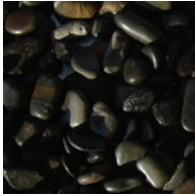

Aggregates / Gravels

**POLISHED
BLACK 3/8"**