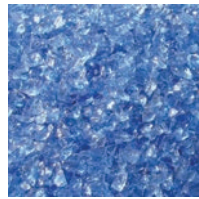

# Terrazzo Glass

Terrazzo flooring has a long and rich history that dates back over 1500 years. Created centuries ago by utilizing the waste chips from slab marble processing, terrazzo flooring continues to provide the ultimate in durability and low maintenance, typically lasting the life of the building. Recycled glass chips are a modern addition to this ancient flooring method and can be used in epoxy terrazzo or sand cushion cement terrazzo to create vibrant patterns and flooring designs.

## Colors Available

**AQUA**

**LIGHT BLUE**

**TURQUOISE**

**ICE CLEAR**

**DARK BLUE**

**LIGHT GREEN**

**GREY**