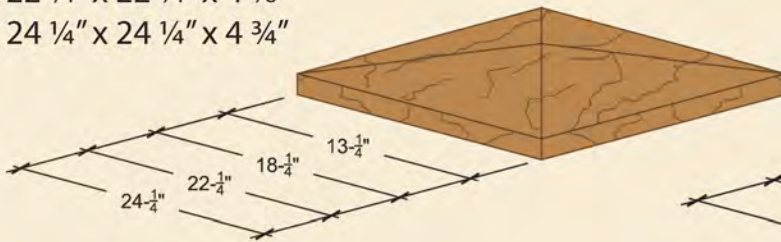

Pilaster Caps

Peaked Sizes

13 ¼" x 13 ¼" x 3 ½"
18 ¼" x 18 ¼" x 4"
22 ¼" x 22 ¼" x 4 ⅜"
24 ¼" x 24 ¼" x 4 ¾"