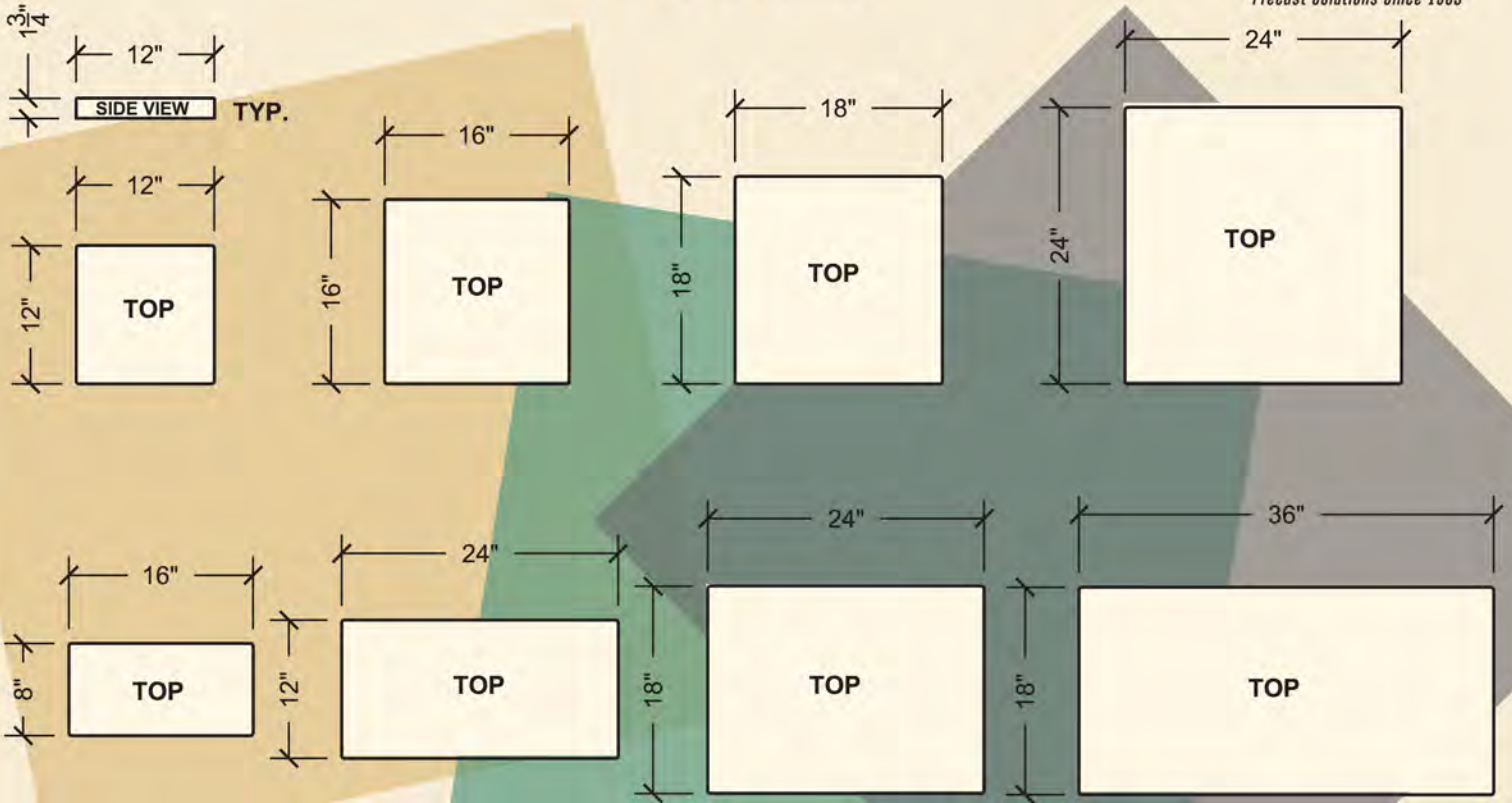

Pavers

Material: 4000 PSI Hardrock concrete, Type III Cement
Finish: Sandblast
Sizes:

12" x 12" x 1 3/4"	8" x 16" x 1 3/4"	12" round
16" x 16" x 1 3/4"	12" x 24" x 1 3/4"	16" round
18" x 18" x 1 3/4"	18" x 24" x 1 3/4"	18" round
24" x 24" x 1 3/4"	18" x 36" x 1 3/4"	24" round