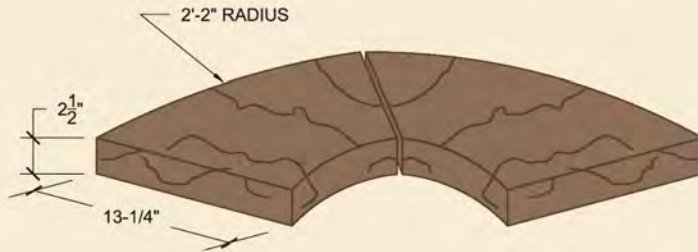

Radius Pieces Per 1/4 Circle Flat Cap ONLY	
Radius	# of Pieces
2'2"	2
4'	3
6'	4
8'	6
10'	8
Length Varies