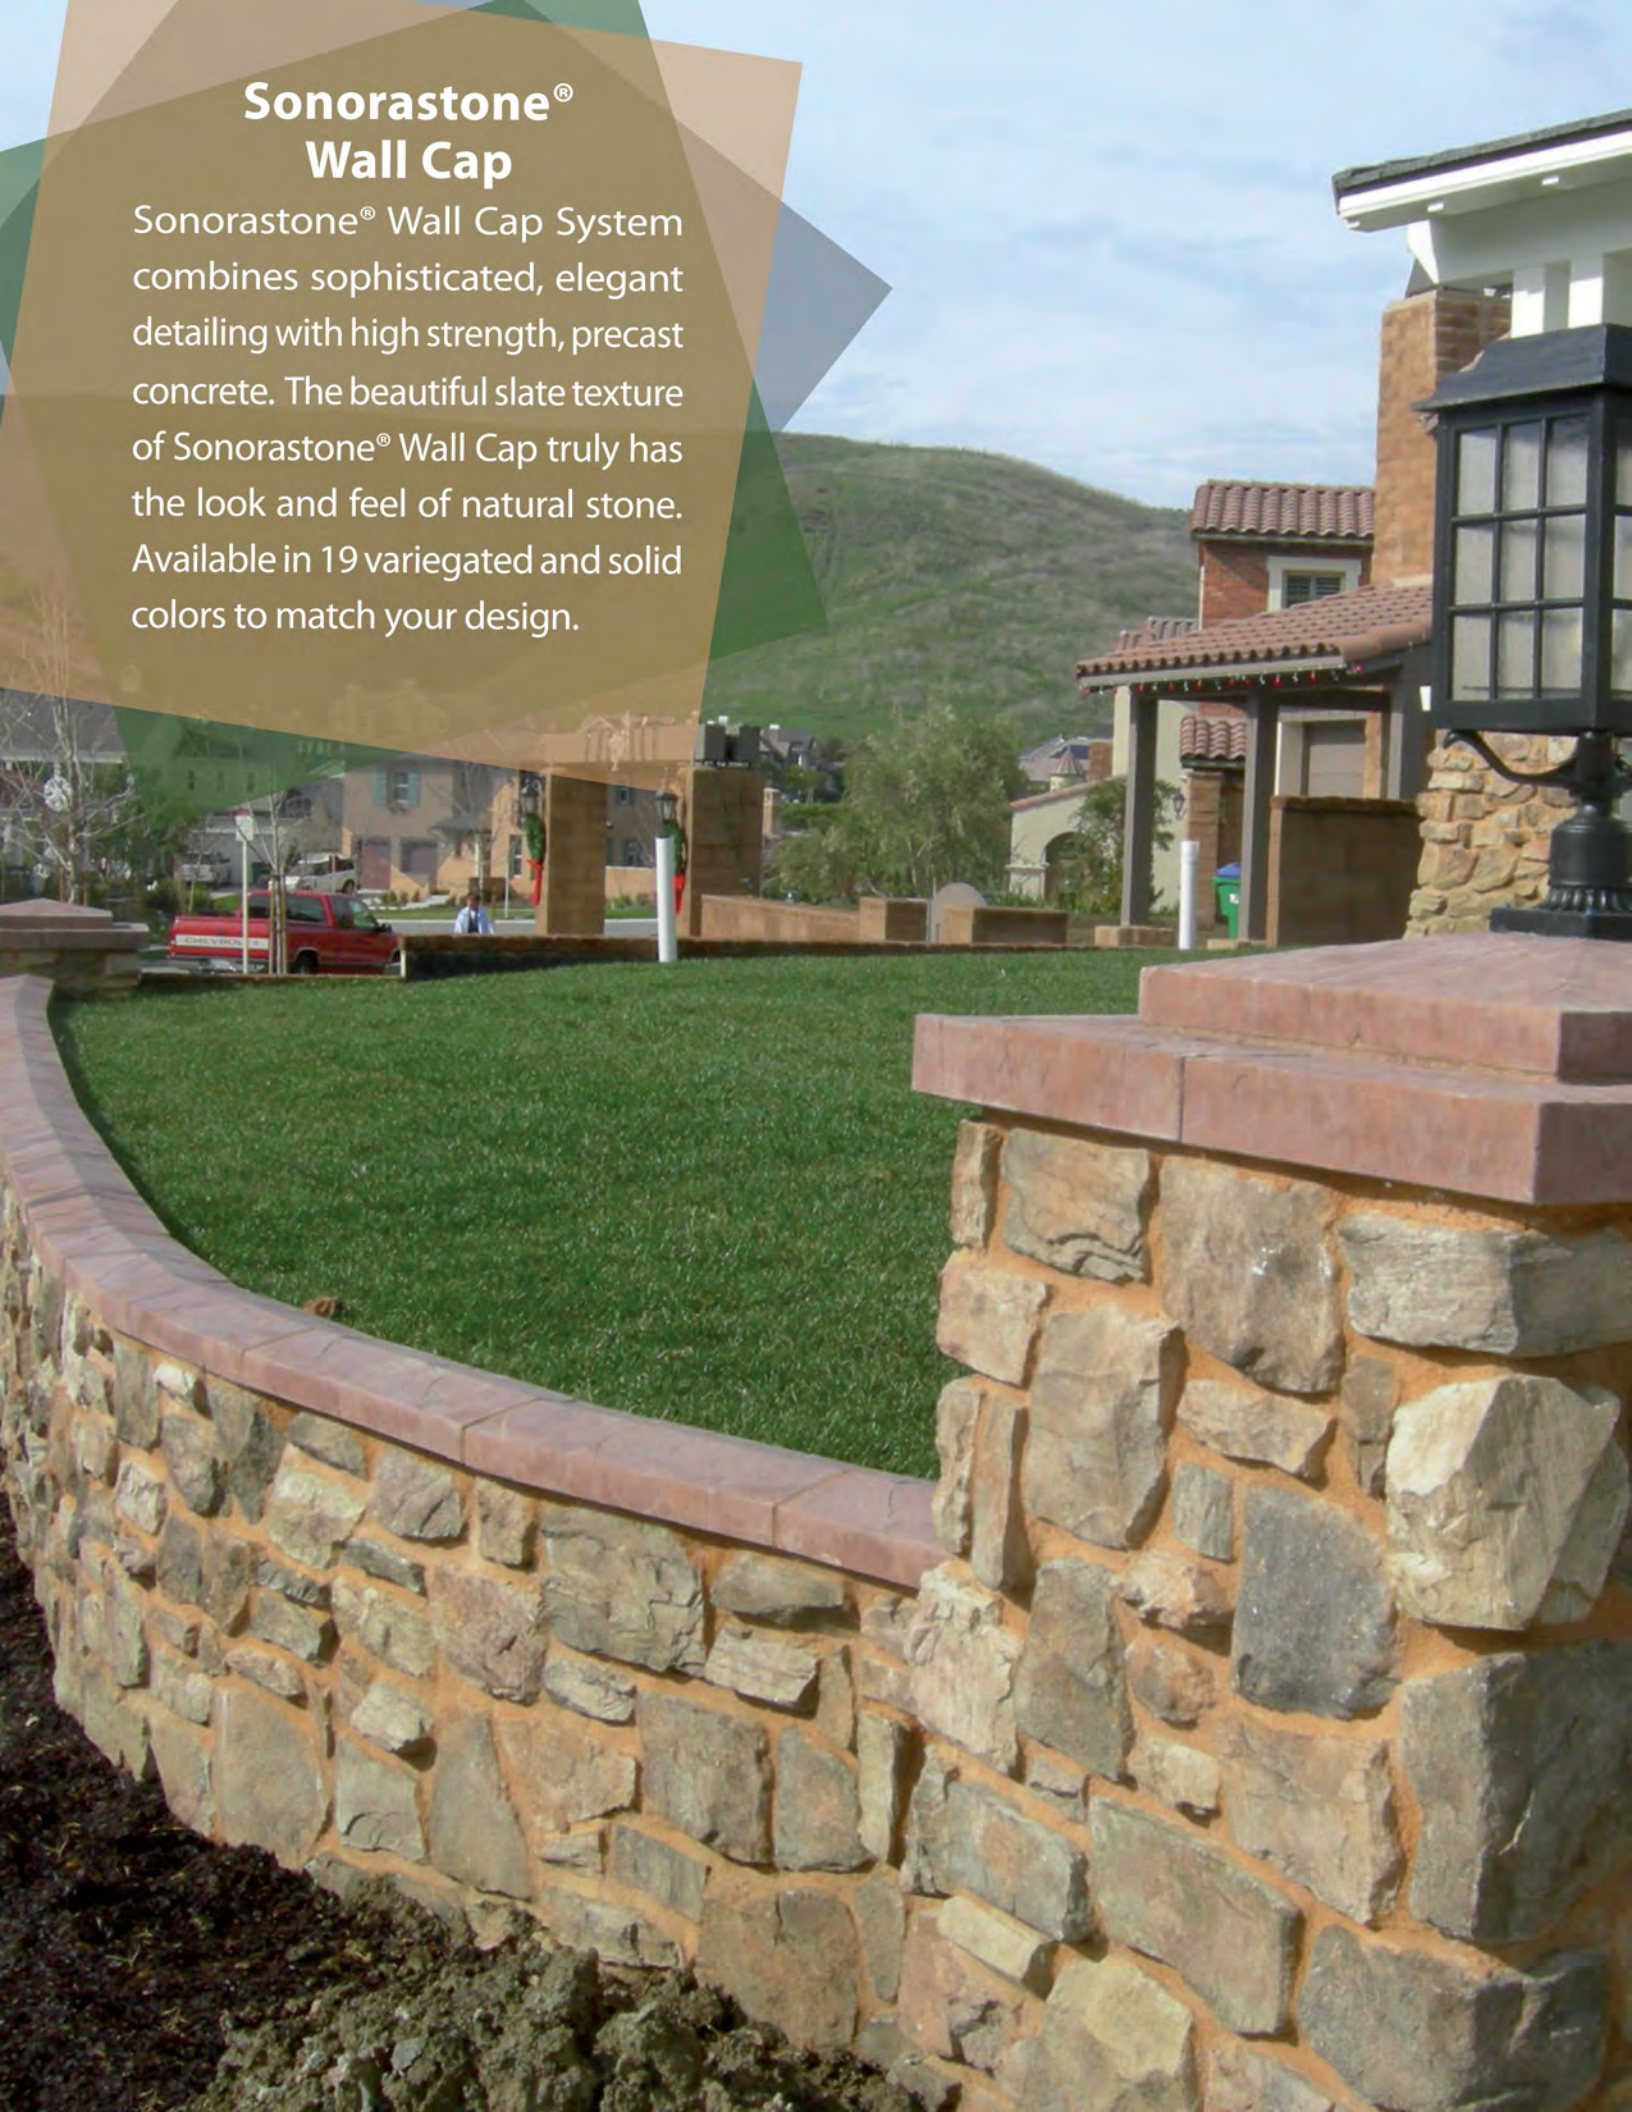

Sonorastone® Wall Cap

Sonorastone® Wall Cap System combines sophisticated, elegant detailing with high strength, precast concrete. The beautiful slate texture of Sonorastone® Wall Cap truly has the look and feel of natural stone. Available in 19 variegated and solid colors to match your design.