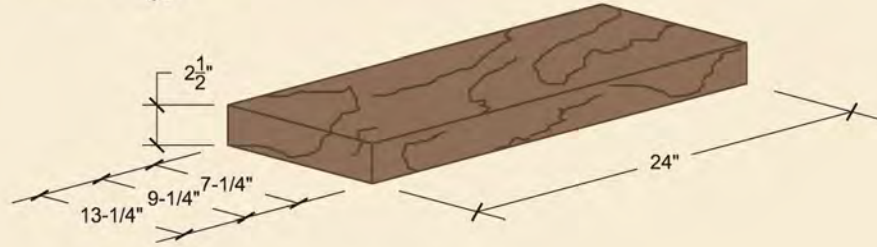

Sonorastone® Wall Cap

Peaked Sonorastone® Wall Cap

Available in straights, ends, and corners

Widths: 9 ¼"
12 ¼"
16 ¼"

Flat Sonorastone® Wall Cap

Available in straights, corners, and standard radii

Widths: 7 ¼"
9 ¼"
13 ¼"

Radius Pieces Per 1/4 Circle Flat Cap ONLY	
Radius	# of Pieces
2'2"	2
4'	3
6'	4
8'	6
10'	8
Length Varies	

Pilaster Caps

Peaked Sizes

13 ¼" x 13 ¼" x 3 ½"
18 ¼" x 18 ¼" x 4"
22 ¼" x 22 ¼" x 4 ⅜"
24 ¼" x 24 ¼" x 4 ¾"

Flat Sizes

18 ¼" x 18 ¼" x 3"
18 ¼" x 24 ¼" x 3"
24 ¼" x 24 ¼" x 3"

* Stepstone strongly recommends that you make your color selection using actual color concrete samples.
All Sizes are nominal.