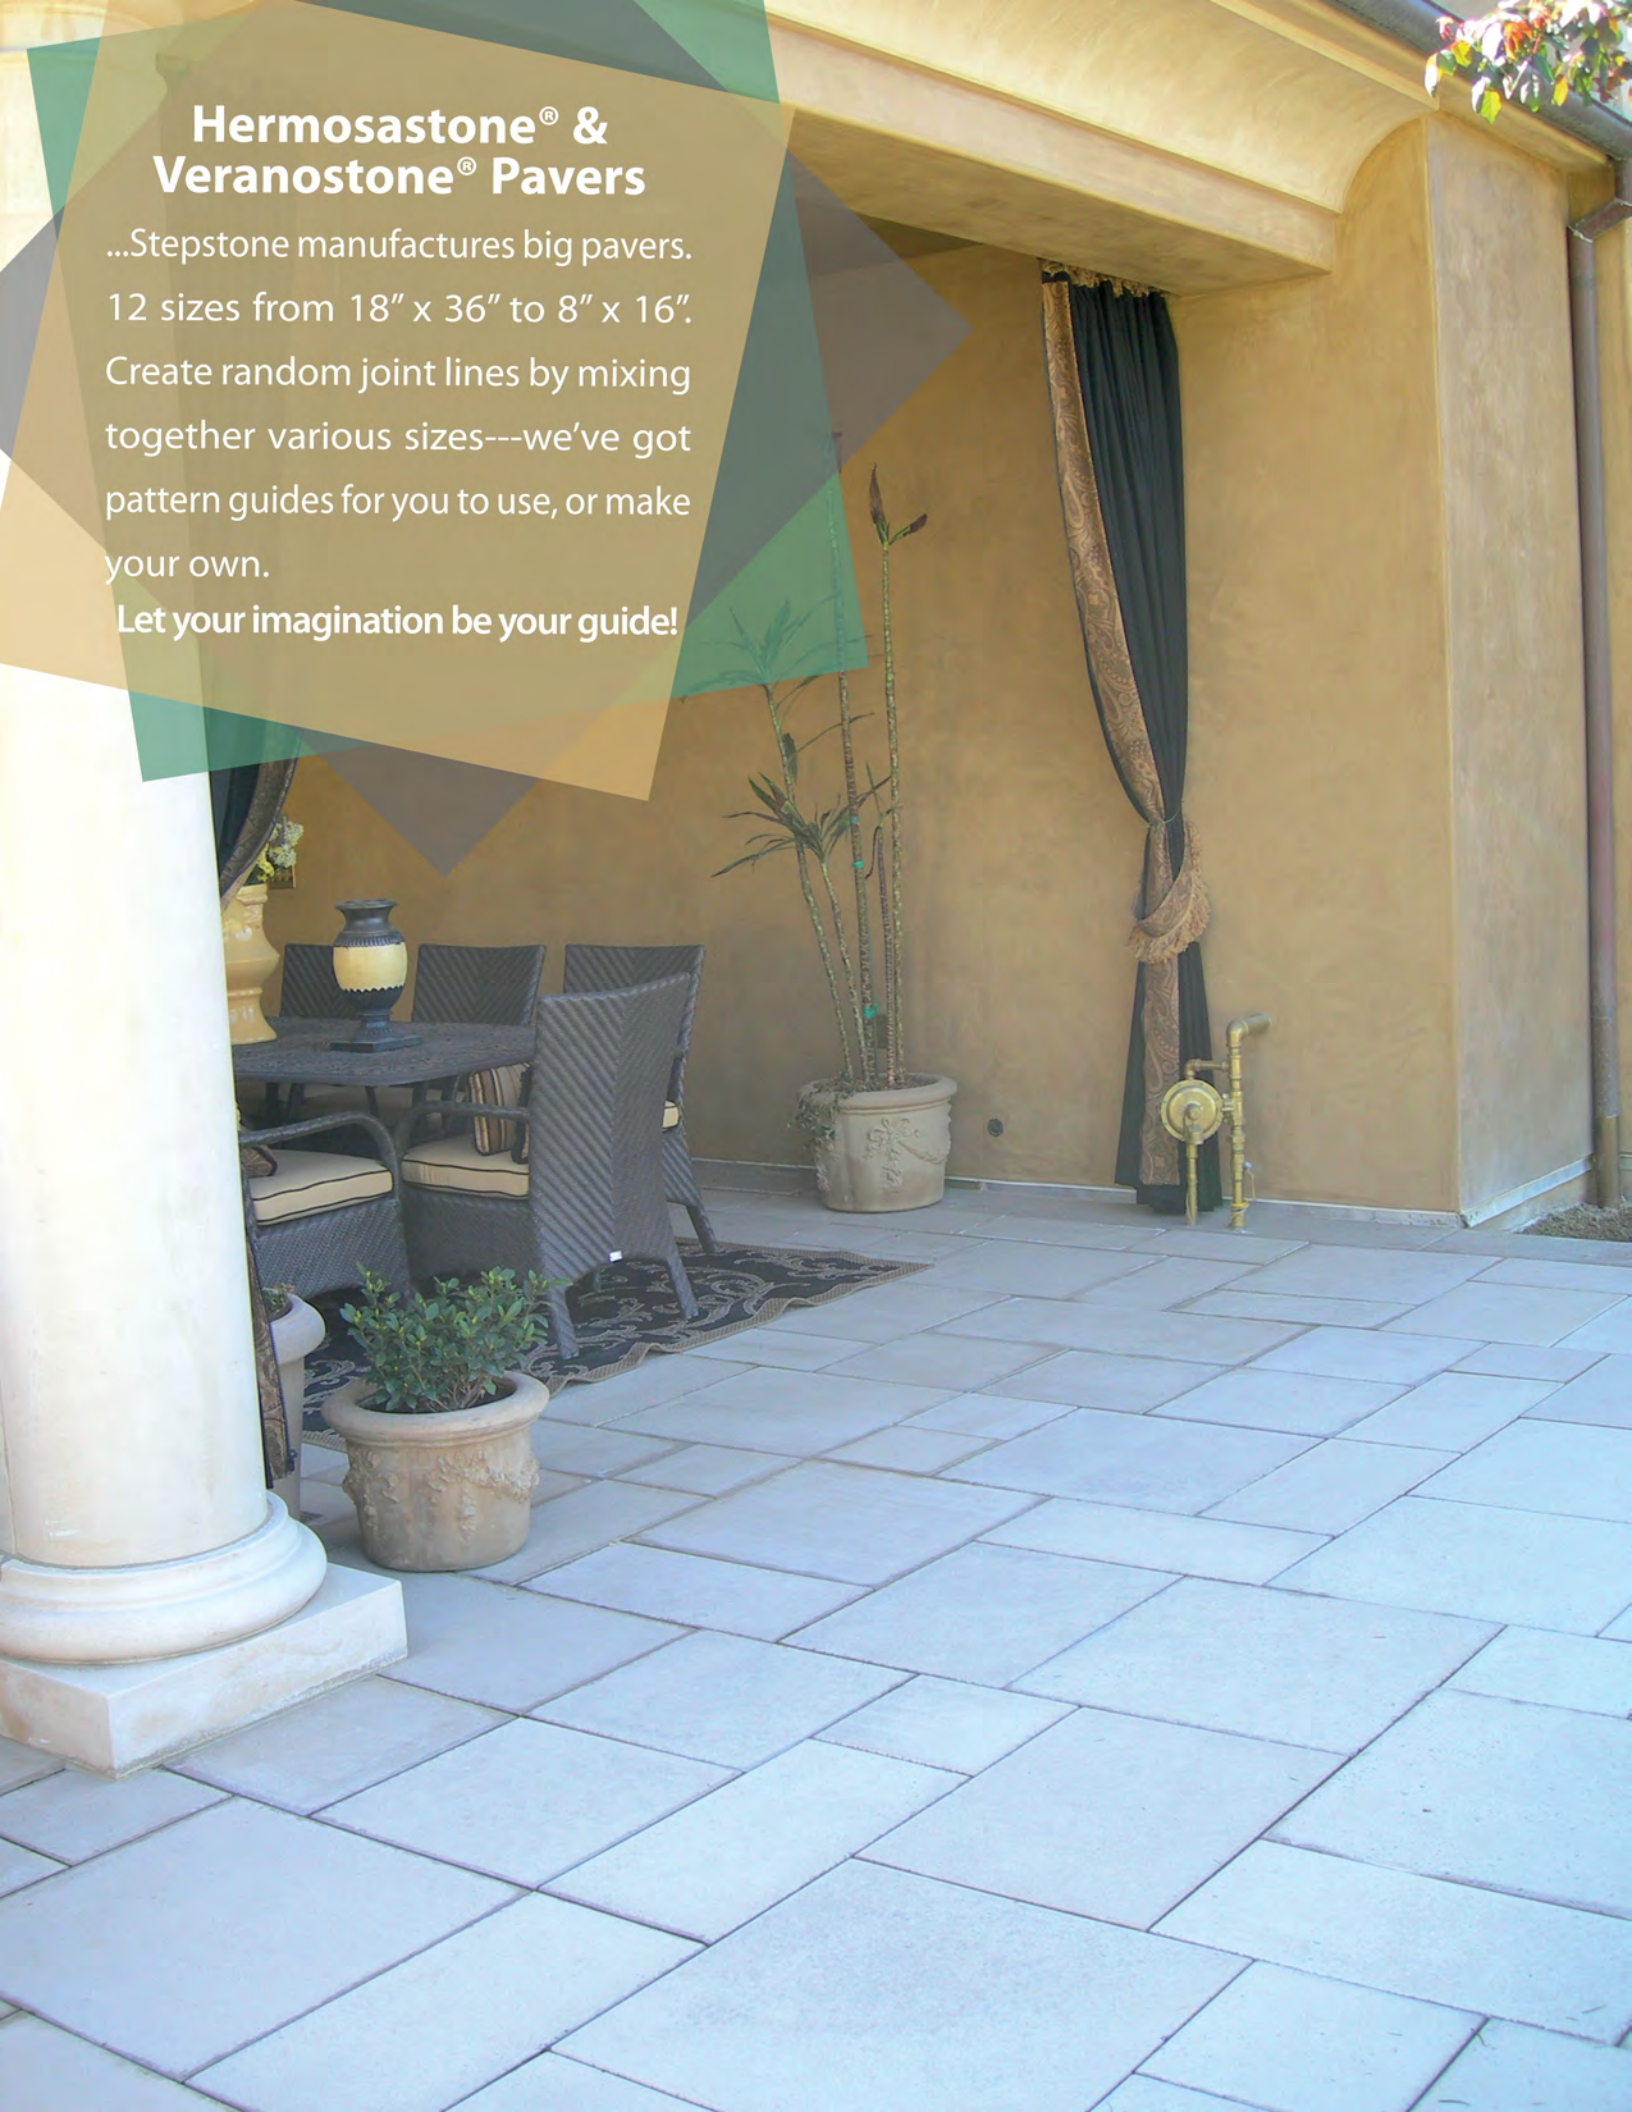

Hermosastone® & Veranostone® Pavers

...Stepstone manufactures big pavers. 12 sizes from 18" x 36" to 8" x 16". Create random joint lines by mixing together various sizes---we've got pattern guides for you to use, or make your own.

Let your imagination be your guide!